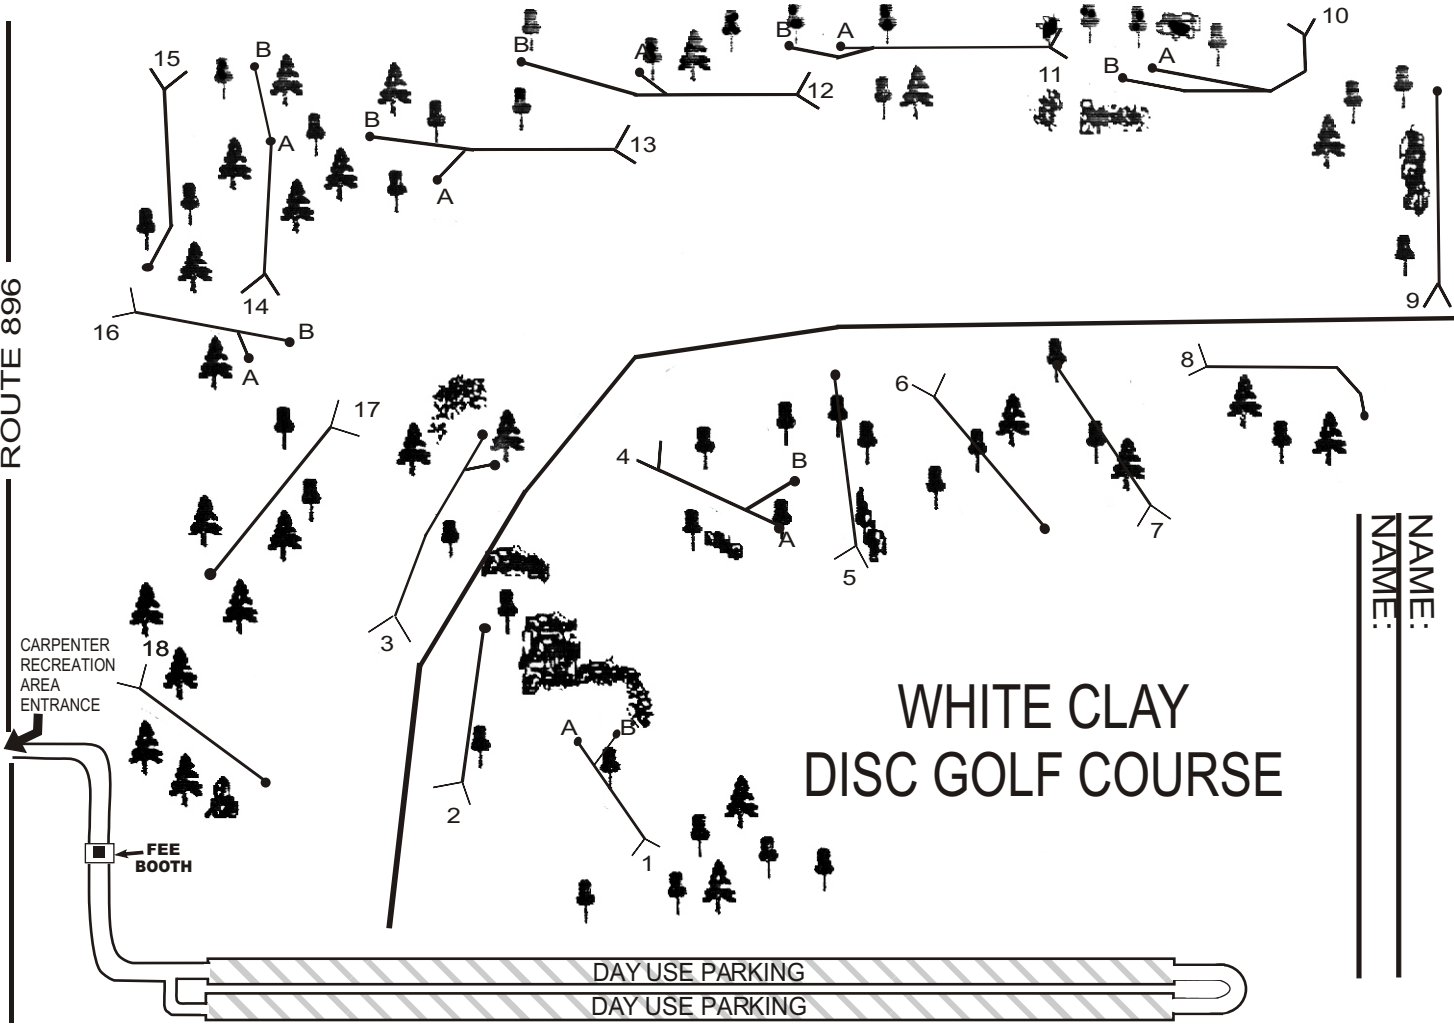

ROUTE 896

WHITE CLAY DISC GOLF COURSE

NAME: _____
NAME: _____