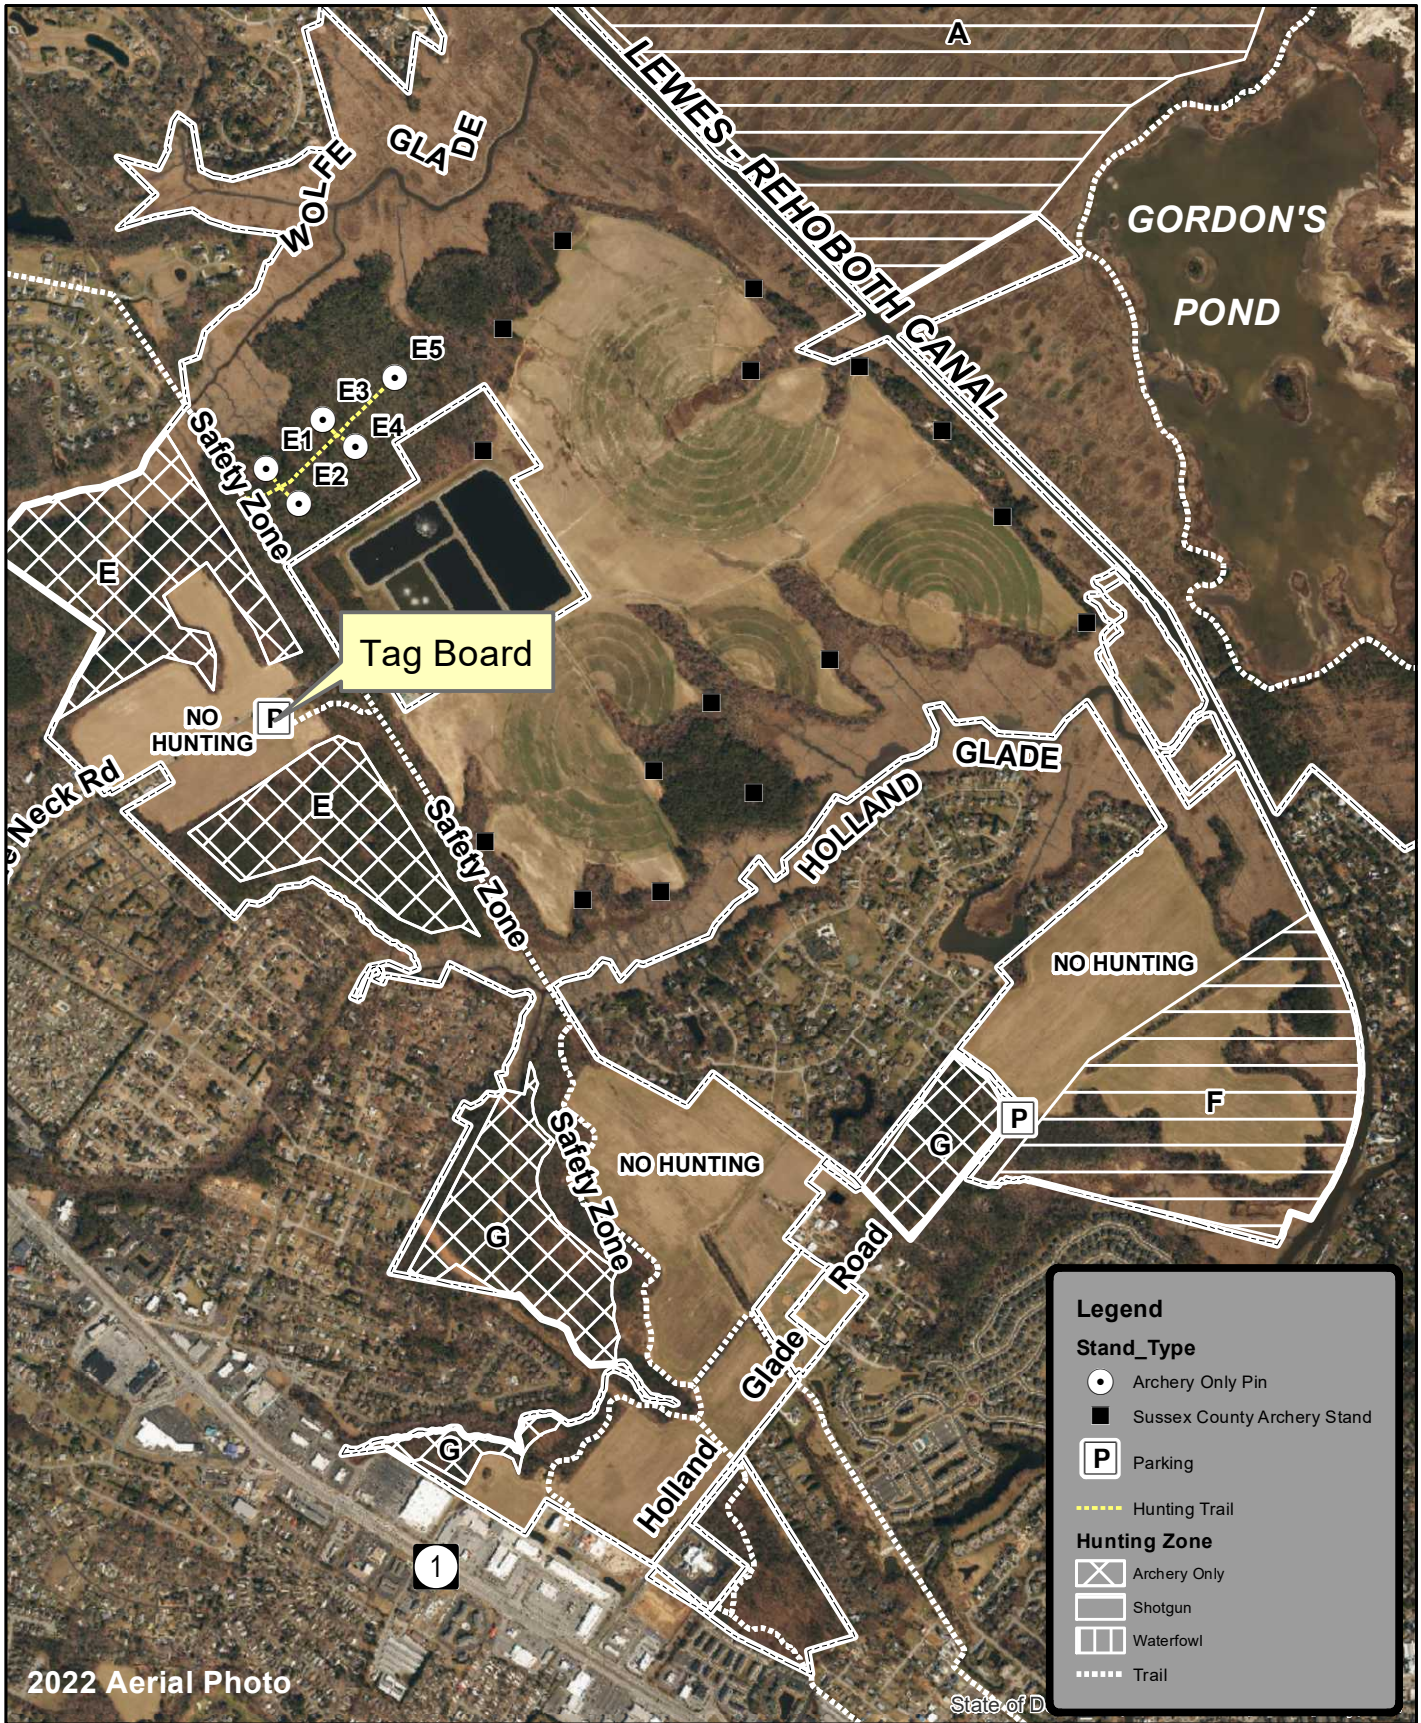

Cape Henlopen State Park Hunting Map - West Side 2023-24

Legend

Stand_Type

- Archery Only Pin
- Sussex County Archery Stand
- P Parking
- Hunting Trail

Hunting Zone

- ▨ Archery Only
- Shotgun
- ▤ Waterfowl
- ⋯ Trail

2022 Aerial Photo