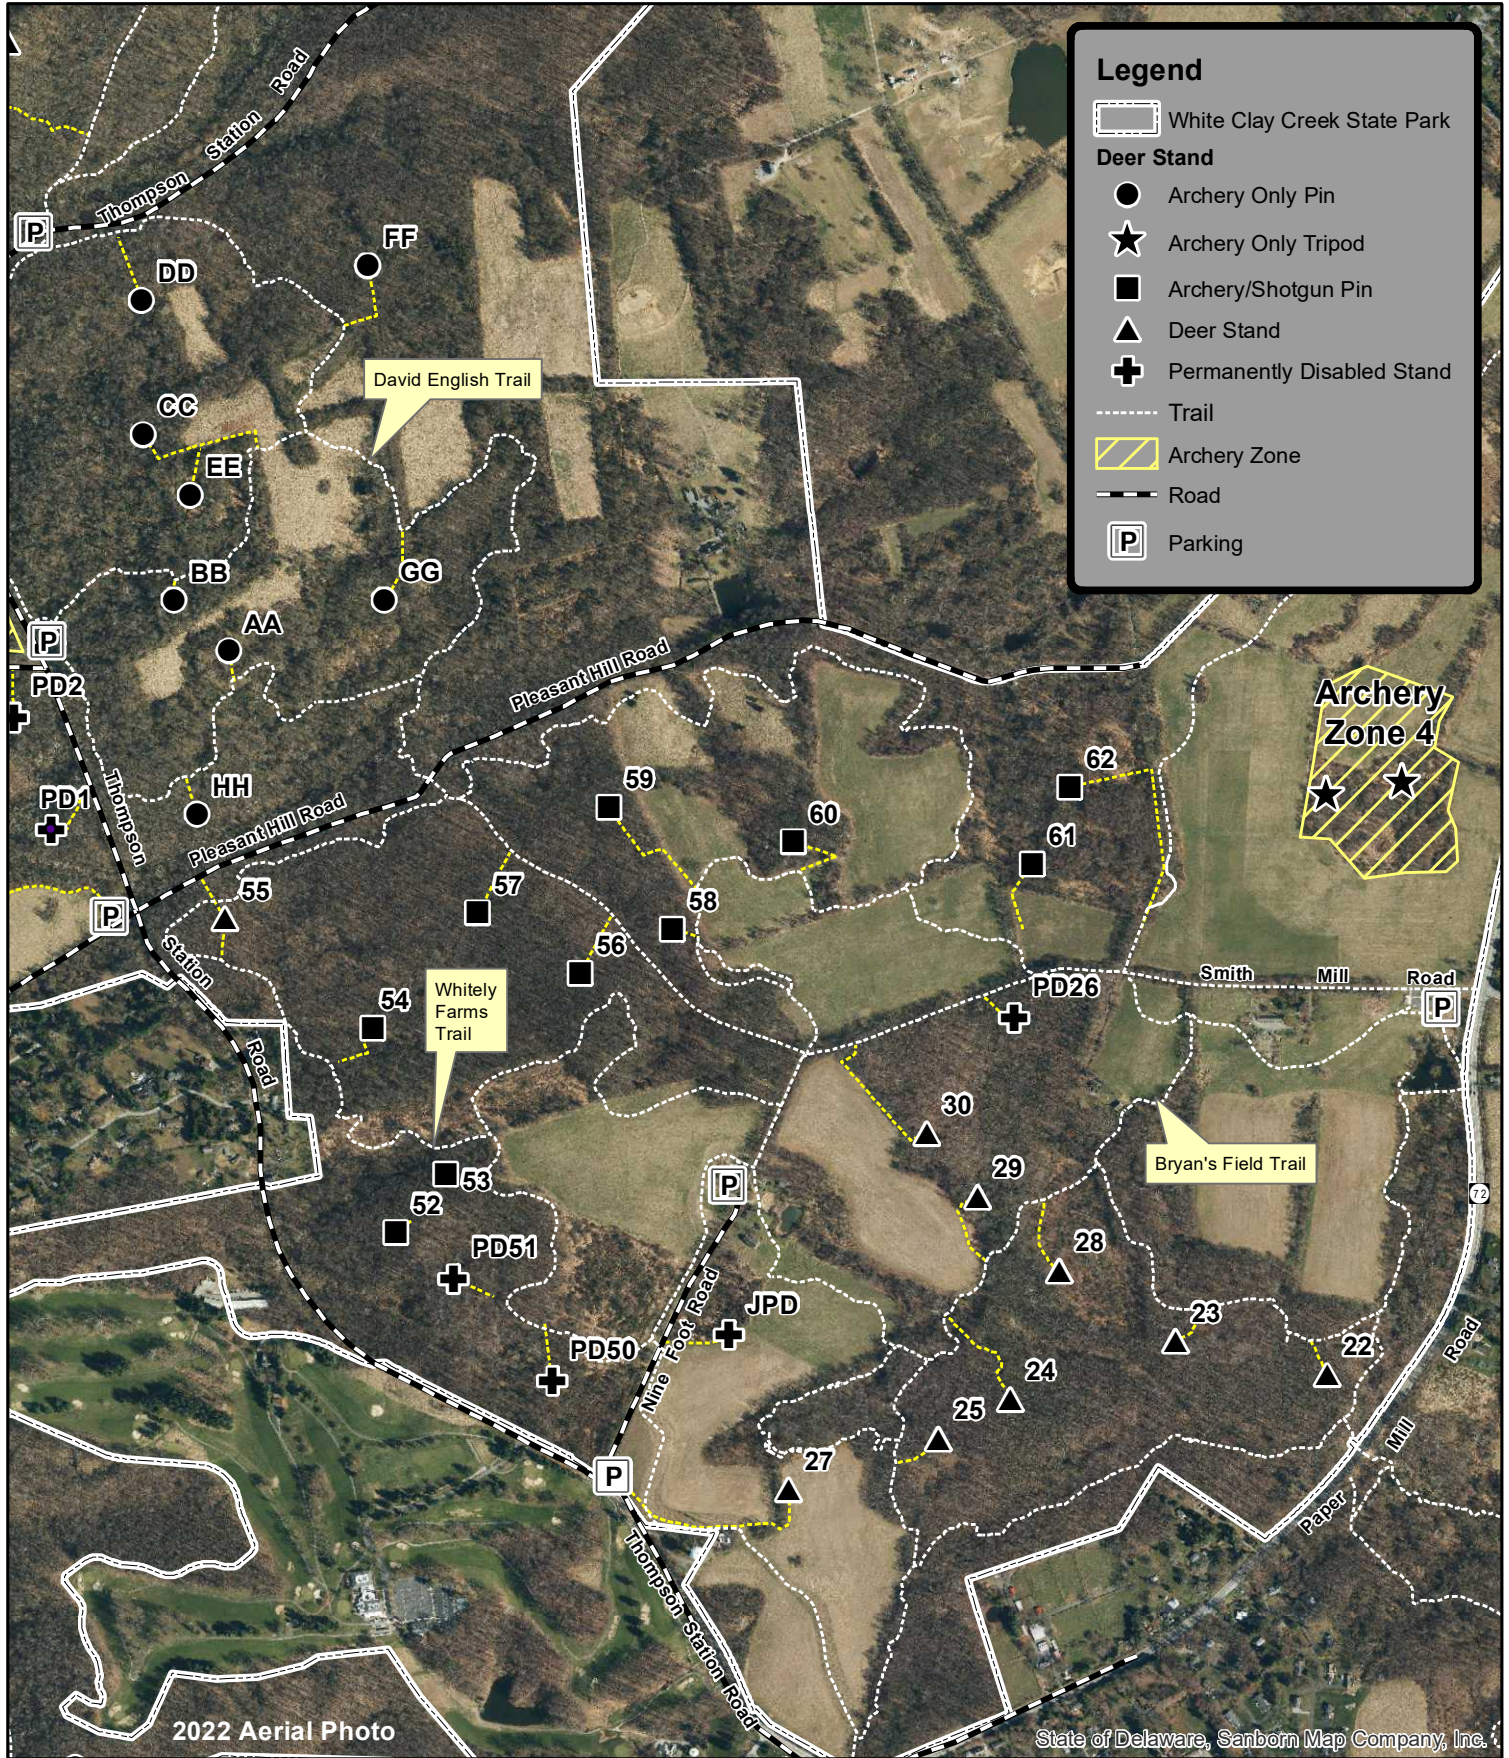

White Clay Creek State Park

Hunting Map - Whitely Farms/Possum Hill 2022-23

Legend

- White Clay Creek State Park
- Deer Stand**
- Archery Only Pin
- Archery Only Tripod
- Archery/Shotgun Pin
- Deer Stand
- Permanently Disabled Stand
- Trail
- Archery Zone
- Road
- P Parking

2022 Aerial Photo

State of Delaware, Sanborn Map Company, Inc.

Updated May 25, 2023
 Environmental Stewardship Program
 Division of Parks and Recreation