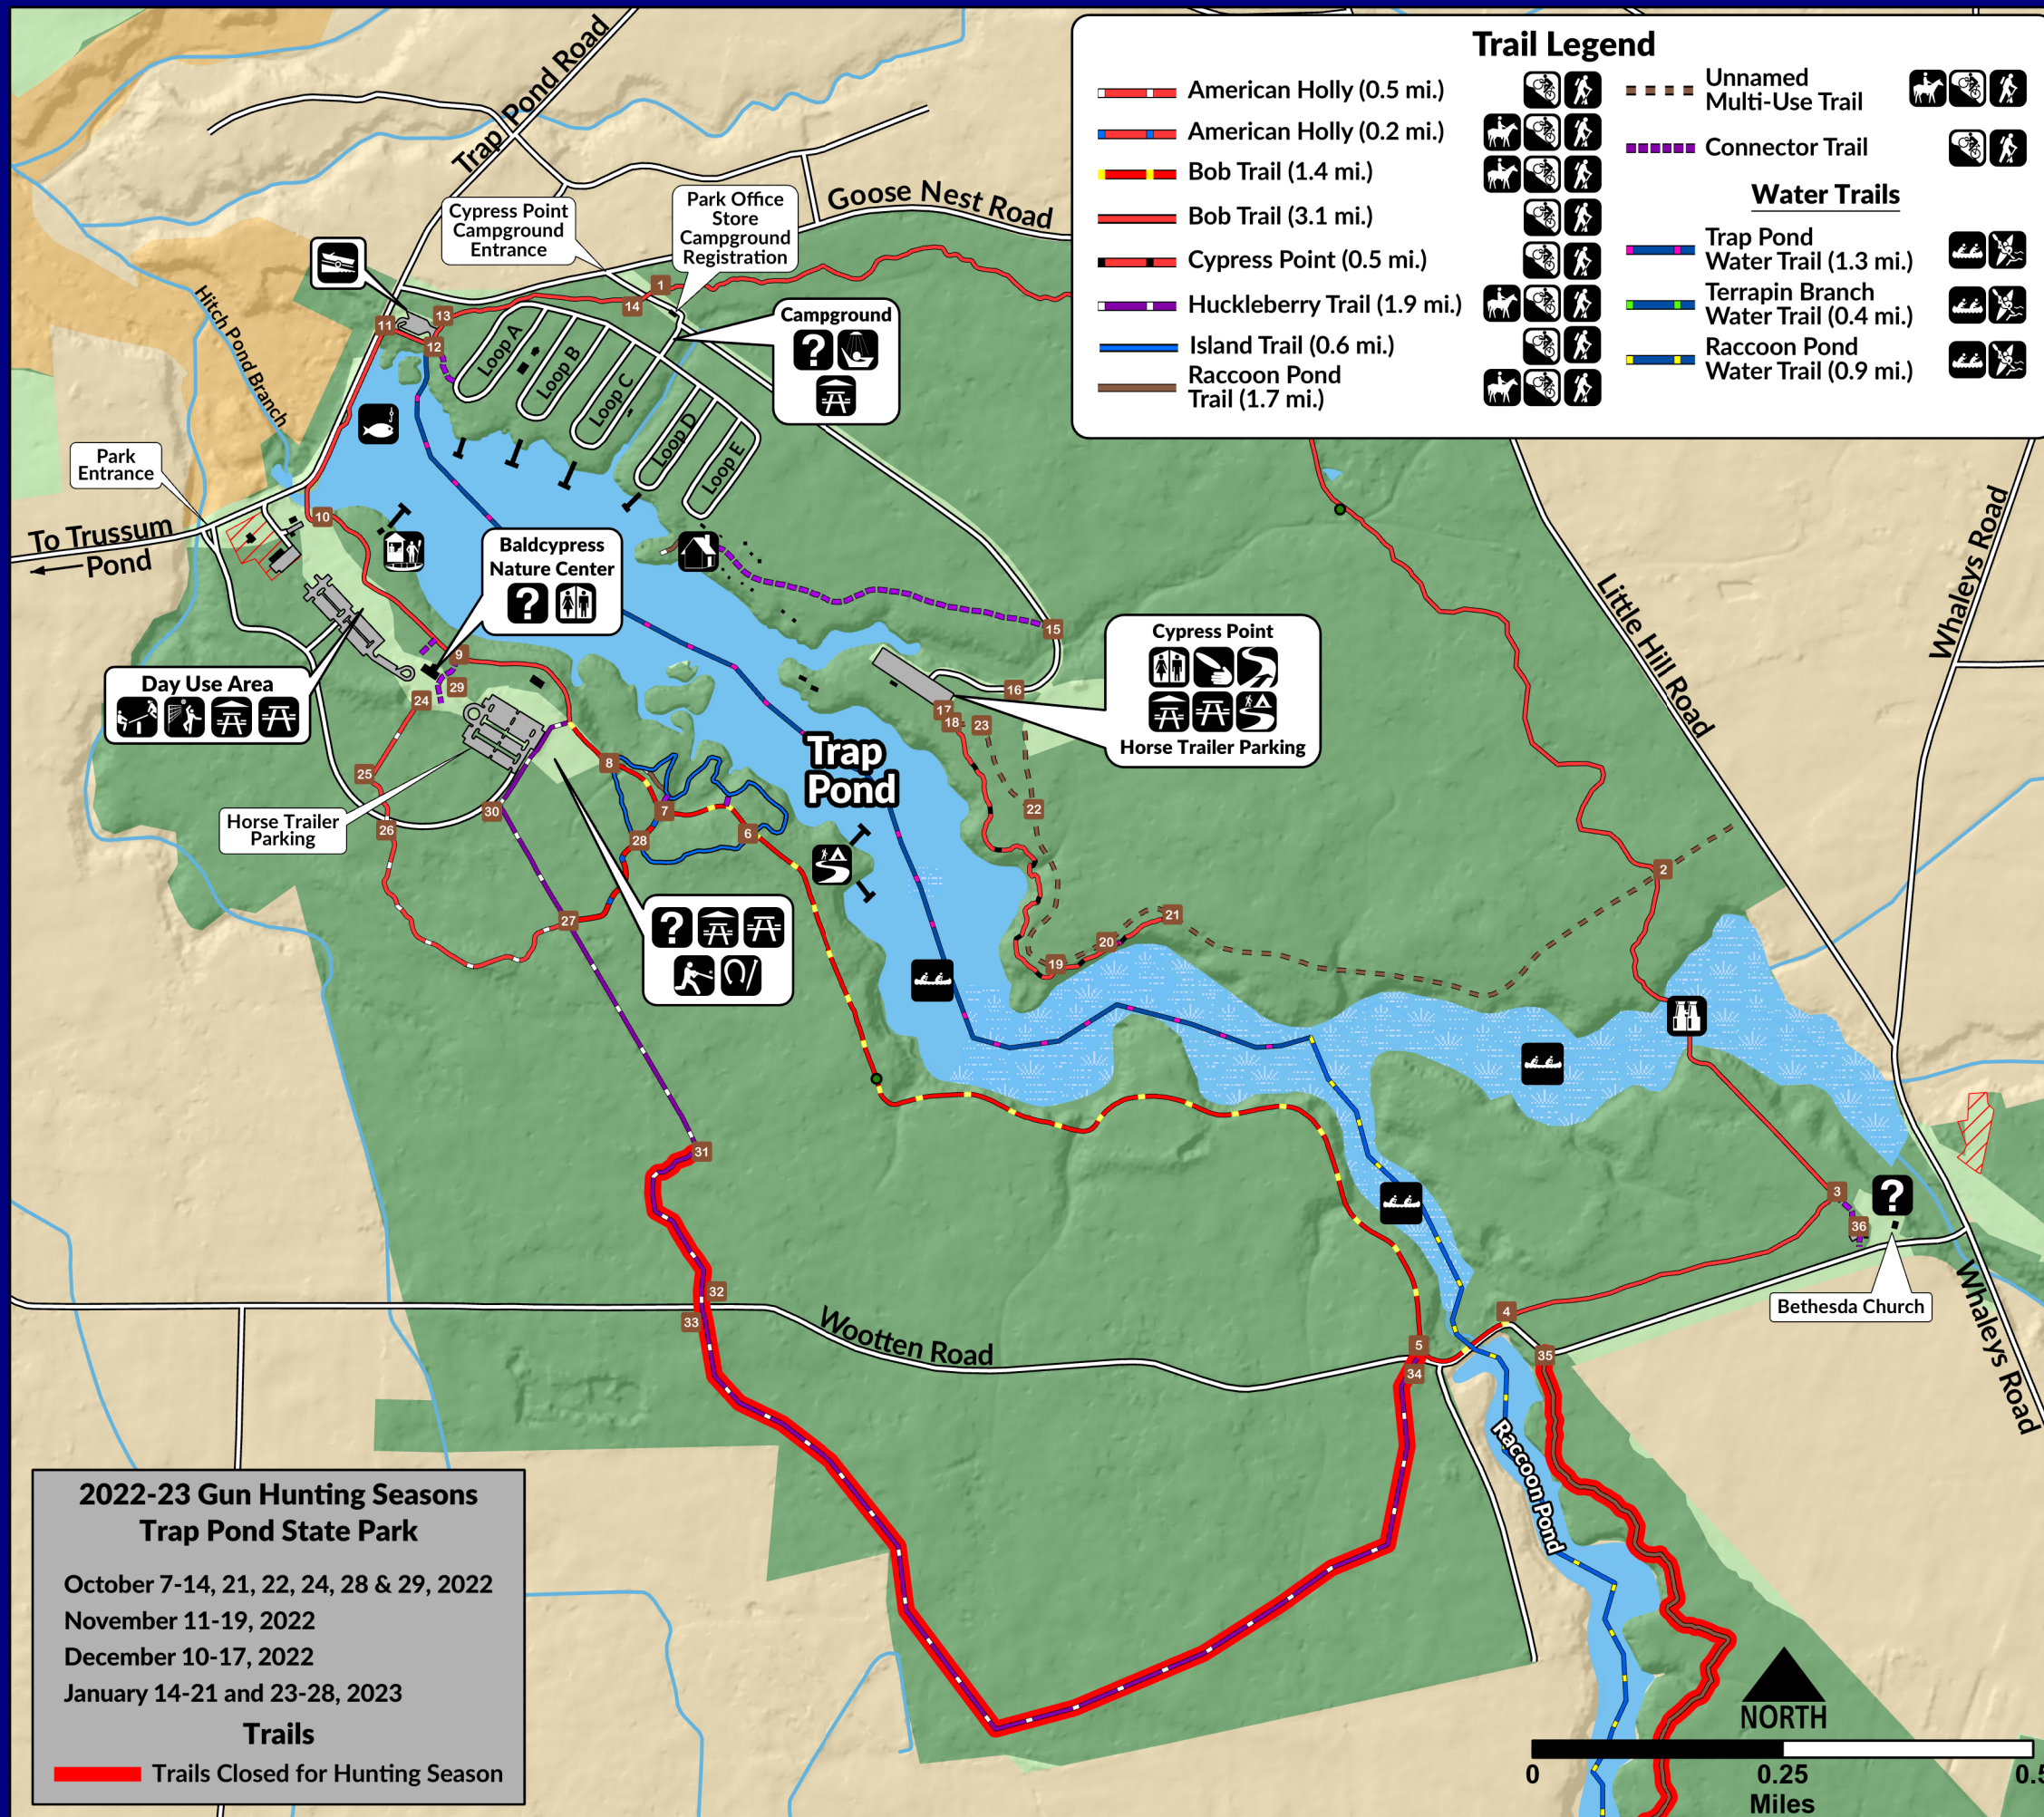

Trap Pond State Park

Park Information

Park Office: (302) 875-5153 Nature Center: (302) 875-5163
 Campground Reservations: (877) 987-2757
www.destateparks.com

DELAWARE STATE PARKS
 YOUR OUTDOOR ADVENTURE STARTS HERE