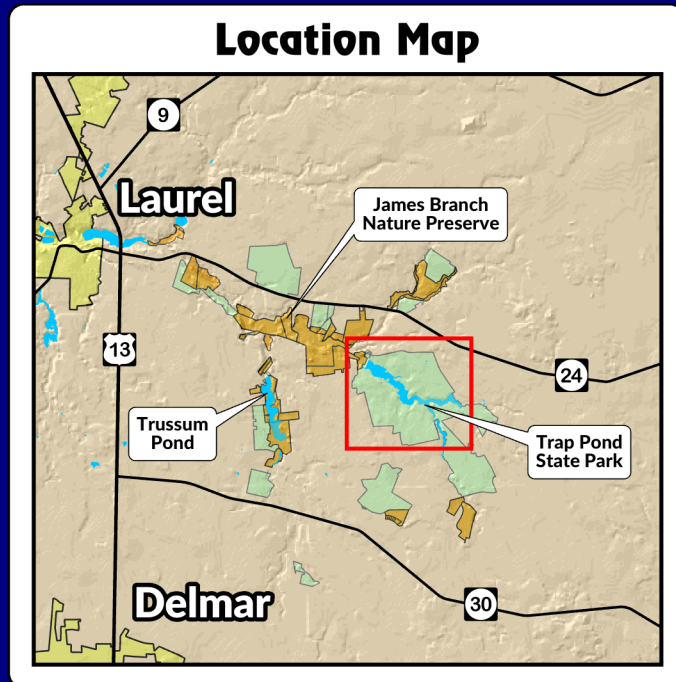

Trap Pond State Park

Park Information

Park Office: (302) 875-5153 Nature Center: (302) 875-5163
 Campground Reservations: (877) 987-2757
www.destateparks.com

DELAWARE STATE PARKS
 YOUR OUTDOOR ADVENTURE STARTS HERE