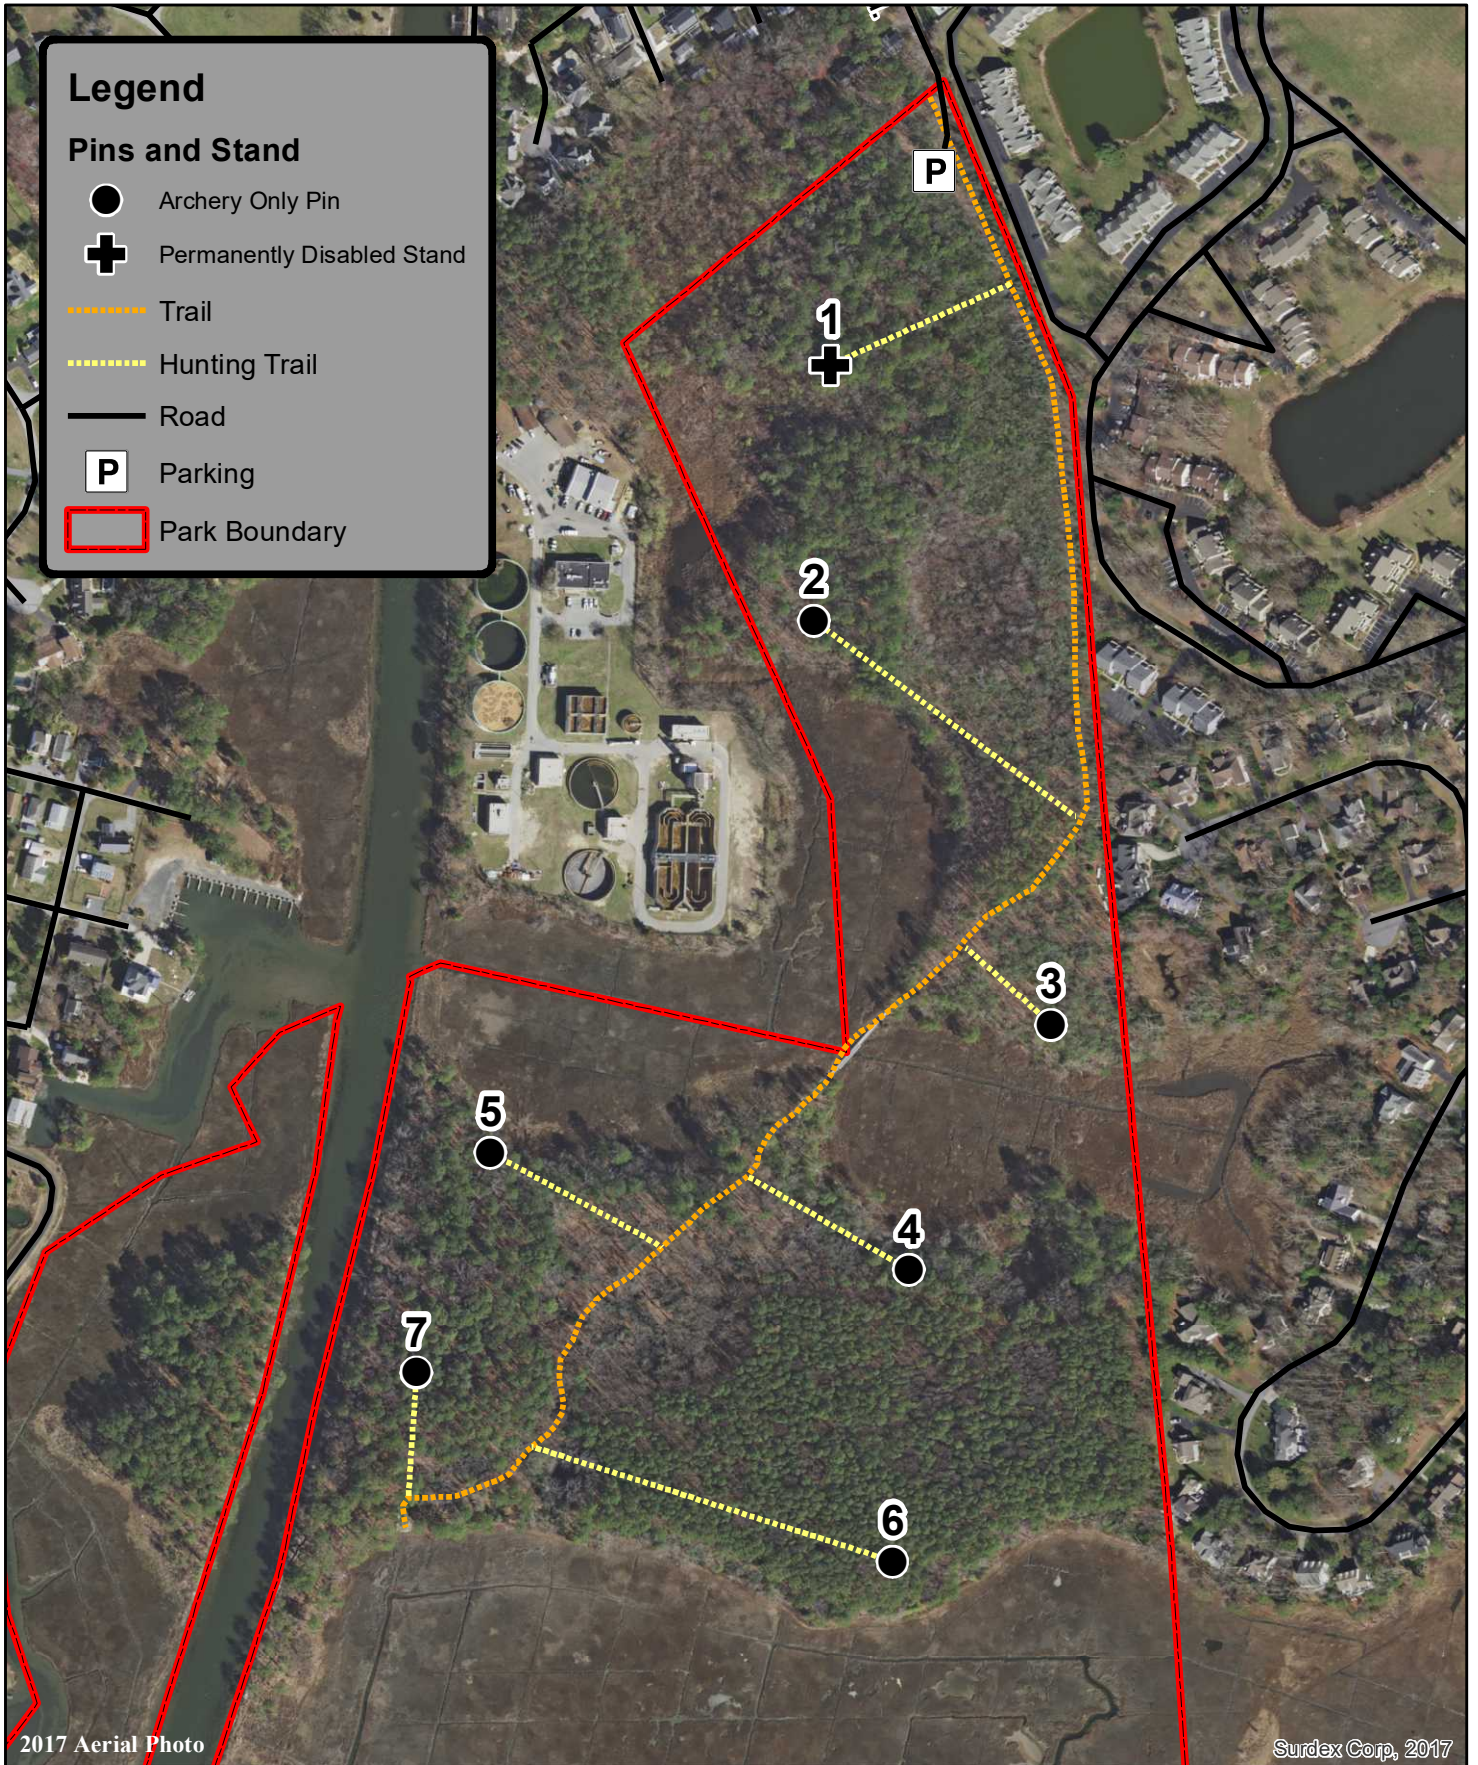

Thompson Island Nature Preserve Hunting Map - 2023-24

Legend

Pins and Stand

-  Archery Only Pin
-  Permanently Disabled Stand
-  Trail
-  Hunting Trail
-  Road
-  Parking
-  Park Boundary

2017 Aerial Photo