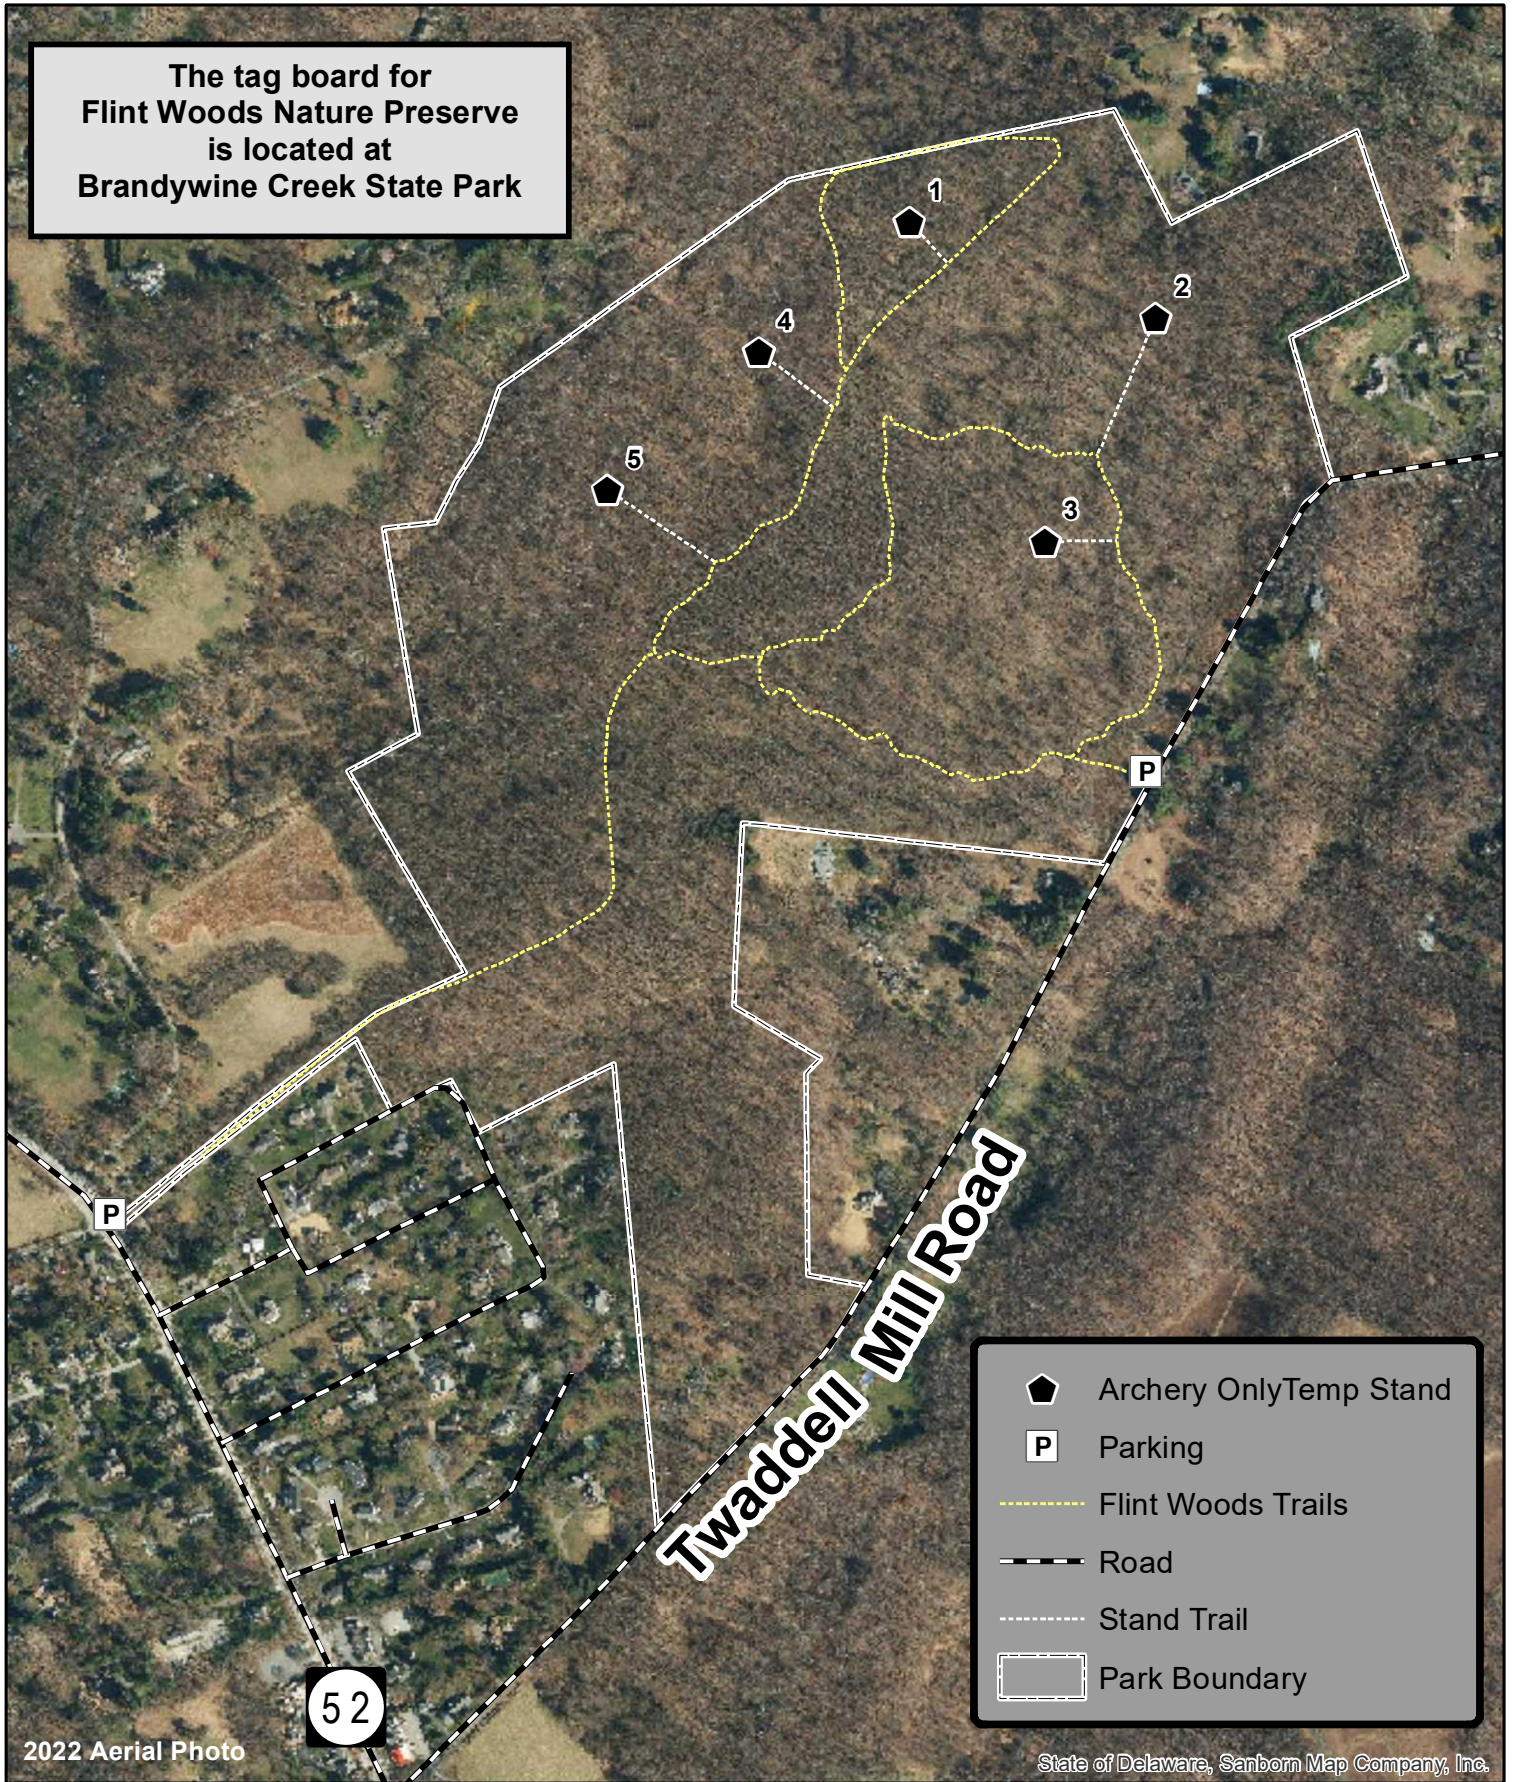

# Brandywine Creek State Park Hunting Map 2023-24 - Flint Woods

The tag board for  
Flint Woods Nature Preserve  
is located at  
Brandywine Creek State Park

2022 Aerial Photo

52

State of Delaware, Sanborn Map Company, Inc.