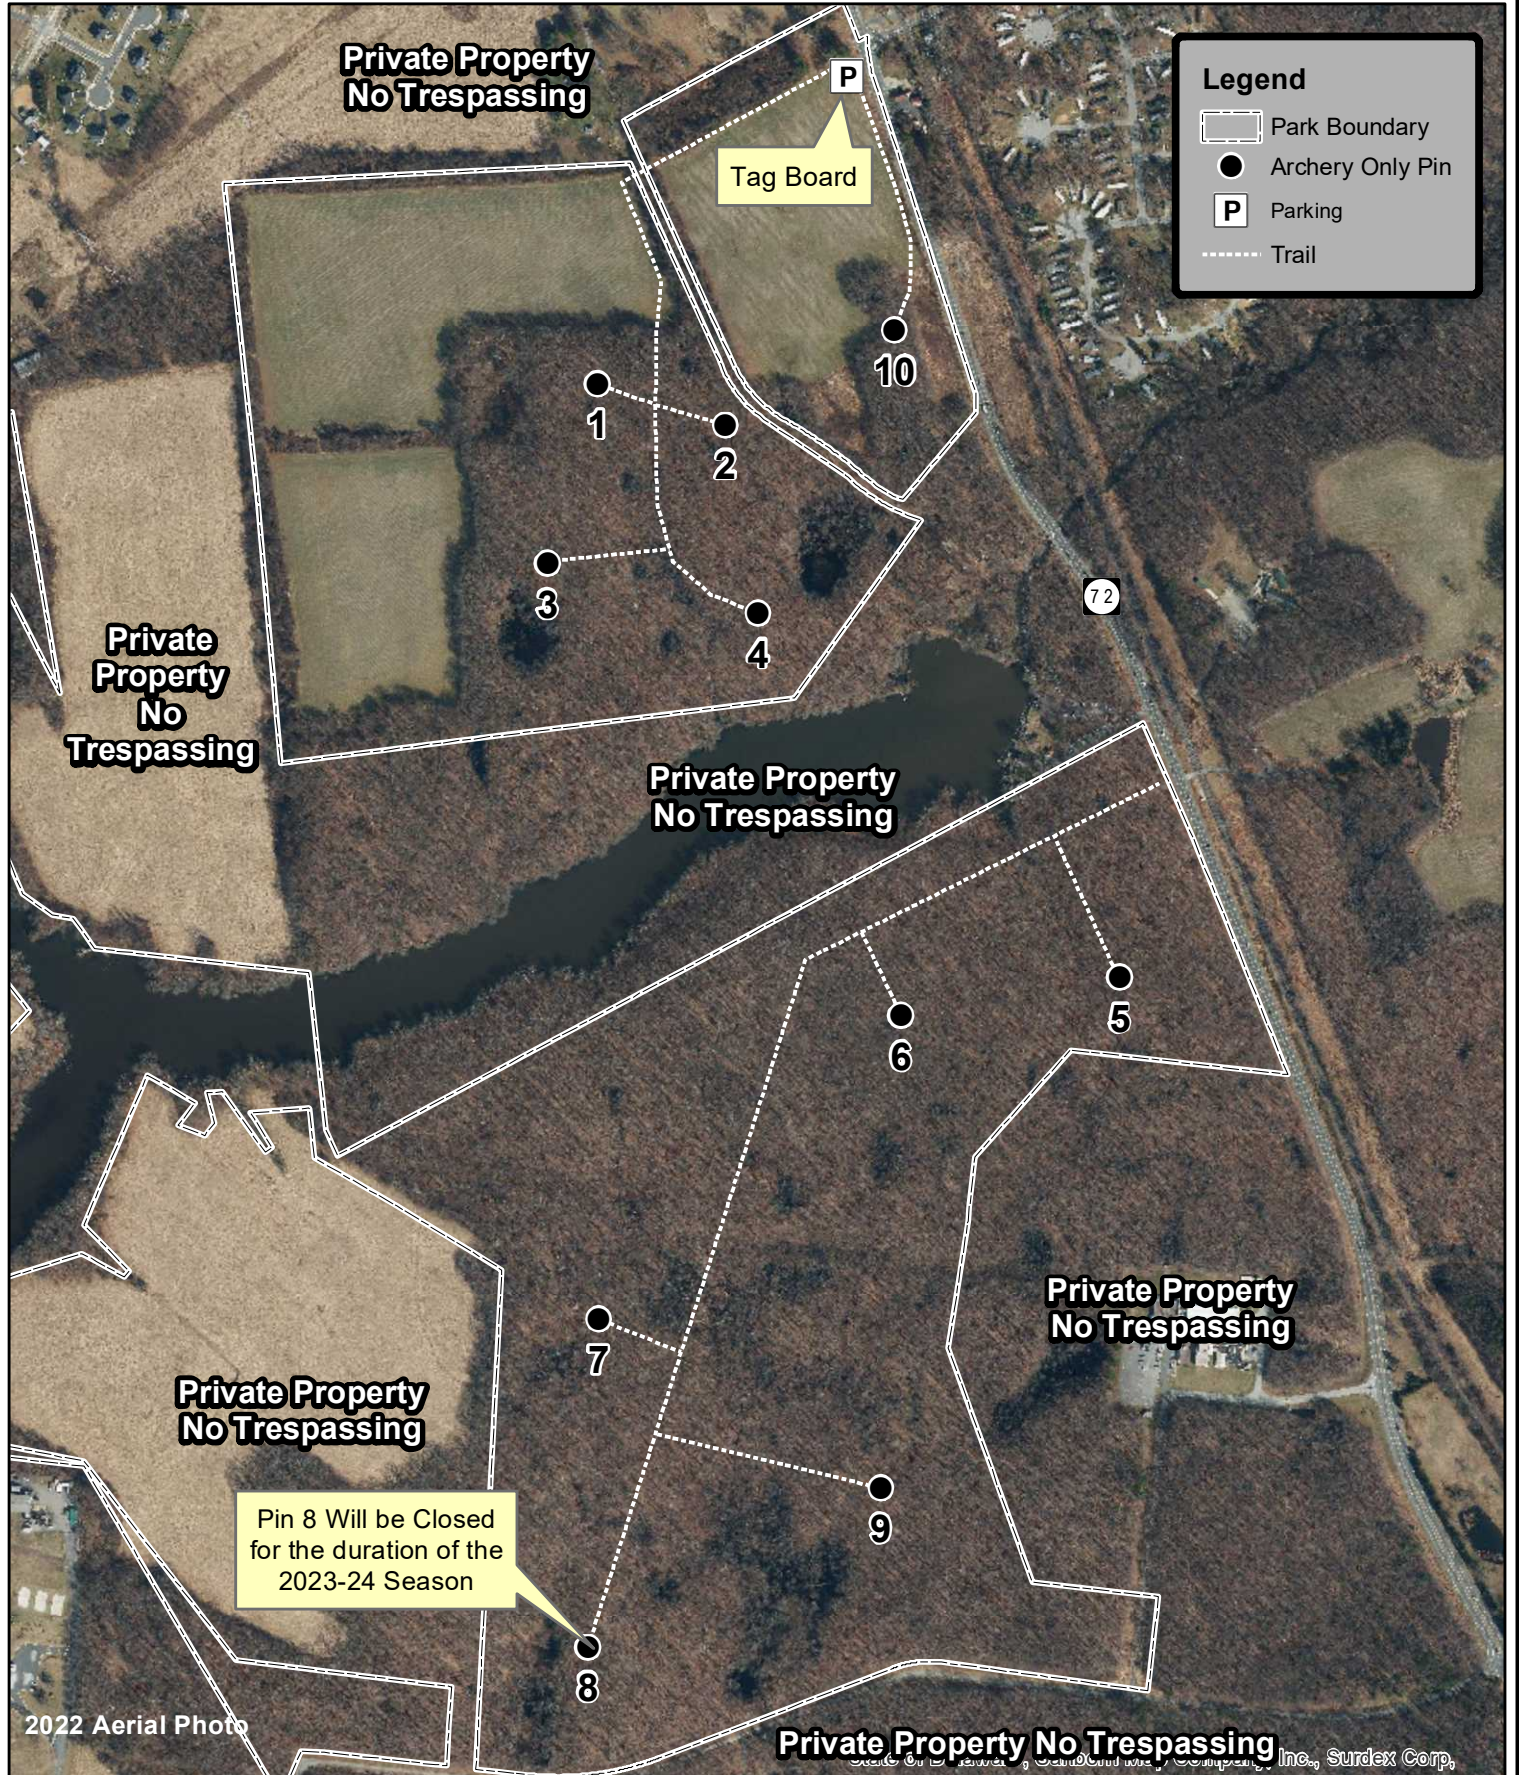

# Lums Pond State Park Sunset Lake Preserve - Hunting Map 2023-24

**Legend**

- Park Boundary
- Archery Only Pin
- Parking
- Trail

2022 Aerial Photo

Private Property No Trespassing, Inc., Surdex Corp.