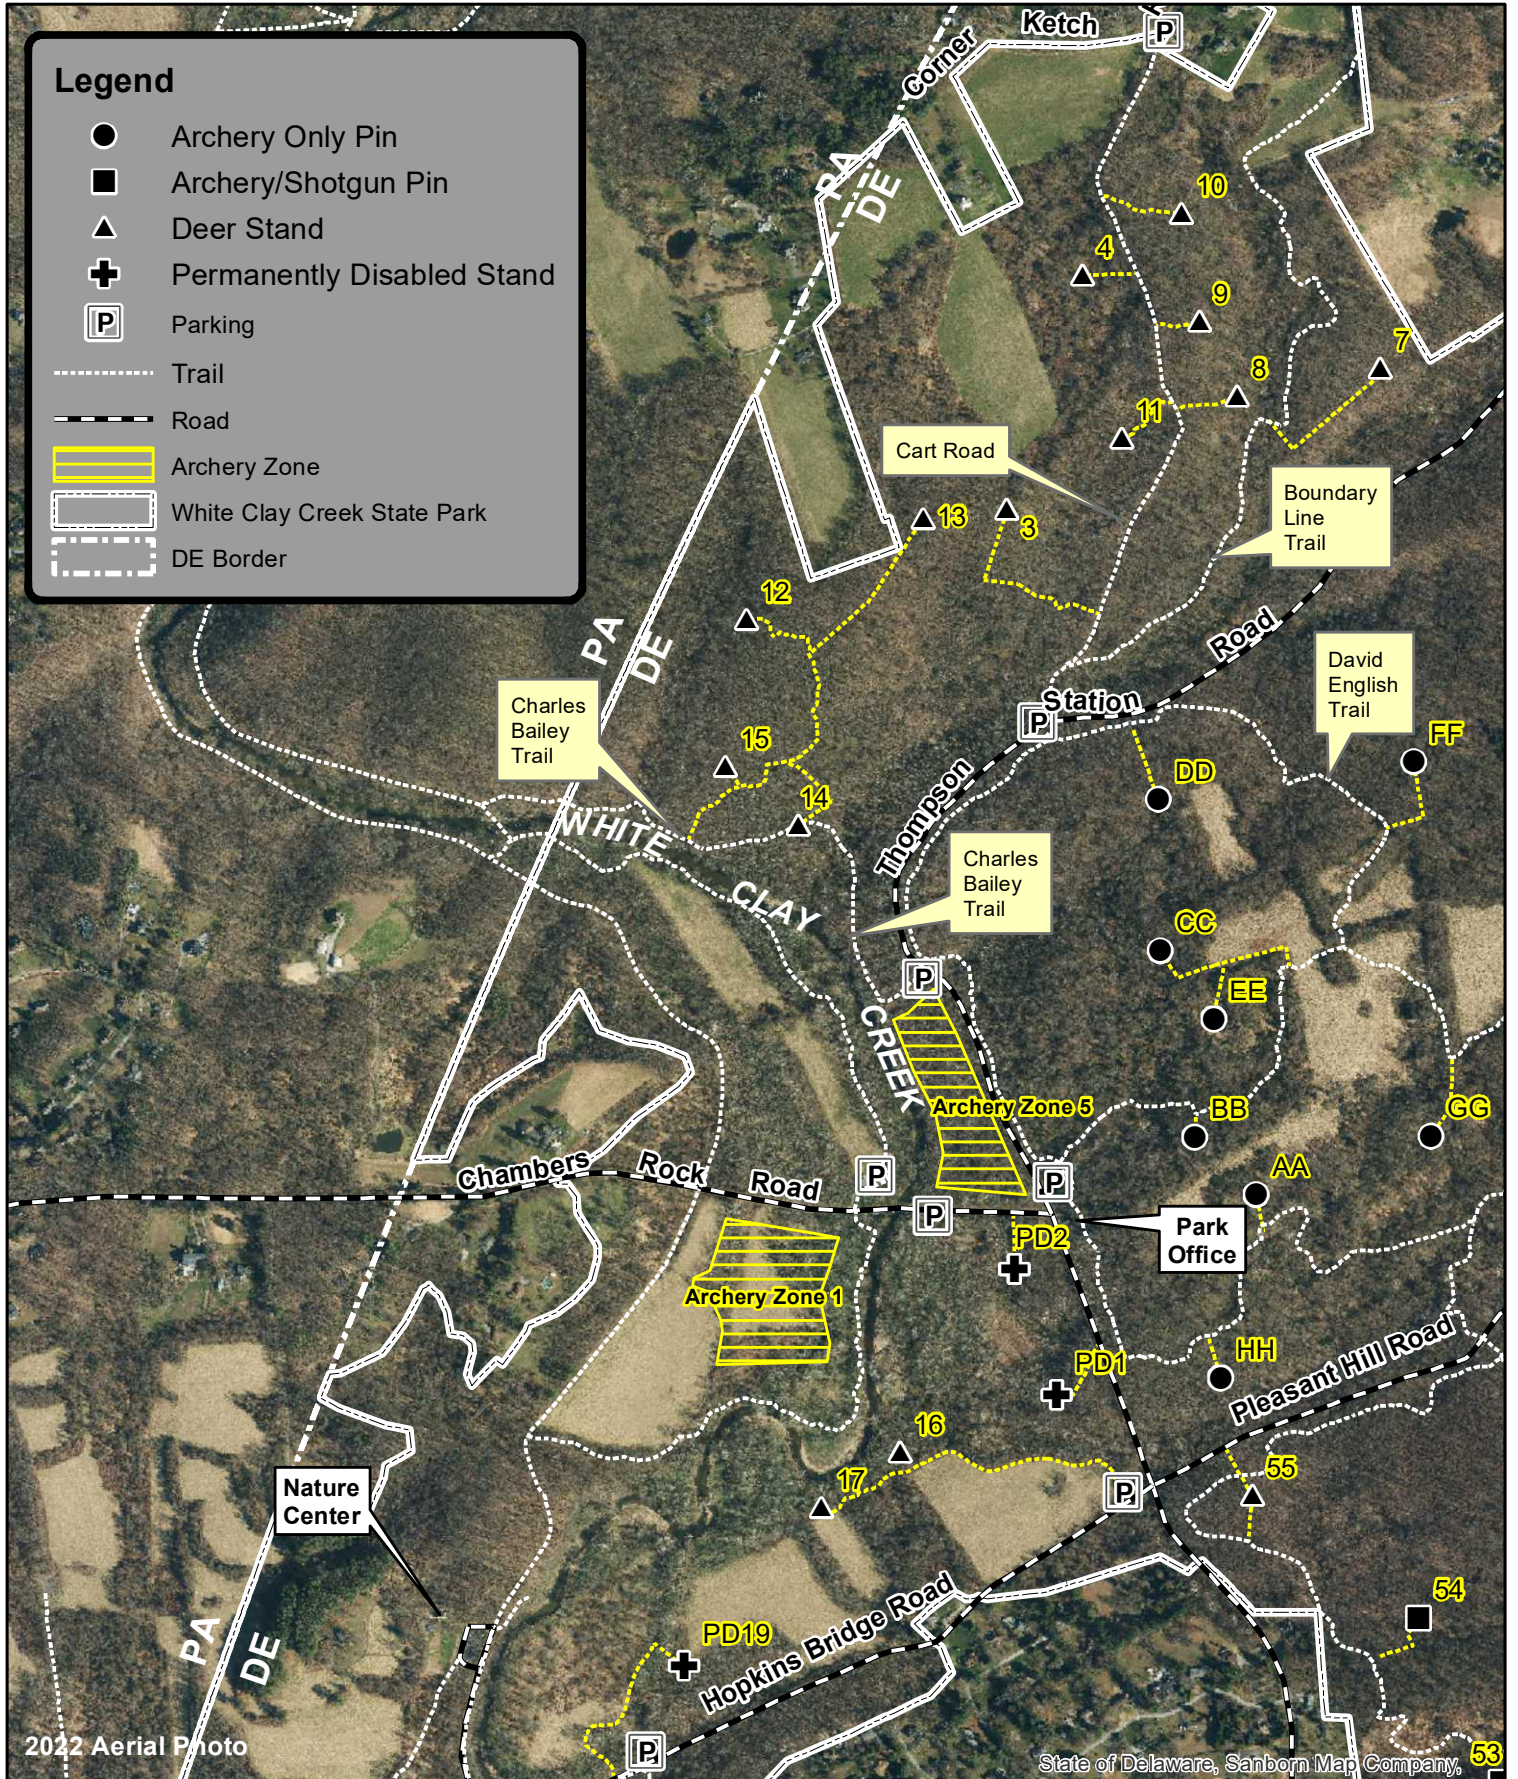

White Clay Creek State Park Hunting Map - Preserve 2023-24

Legend

- Archery Only Pin
- Archery/Shotgun Pin
- ▲ Deer Stand
- ⊕ Permanently Disabled Stand
- P Parking
- Trail
- Road
- ▨ Archery Zone
- ▭ White Clay Creek State Park
- - - DE Border

2022 Aerial Photo

State of Delaware, Sanborn Map Company, 53

Updated May 26, 2023
Environmental Stewardship Program
Division of Parks and Recreation