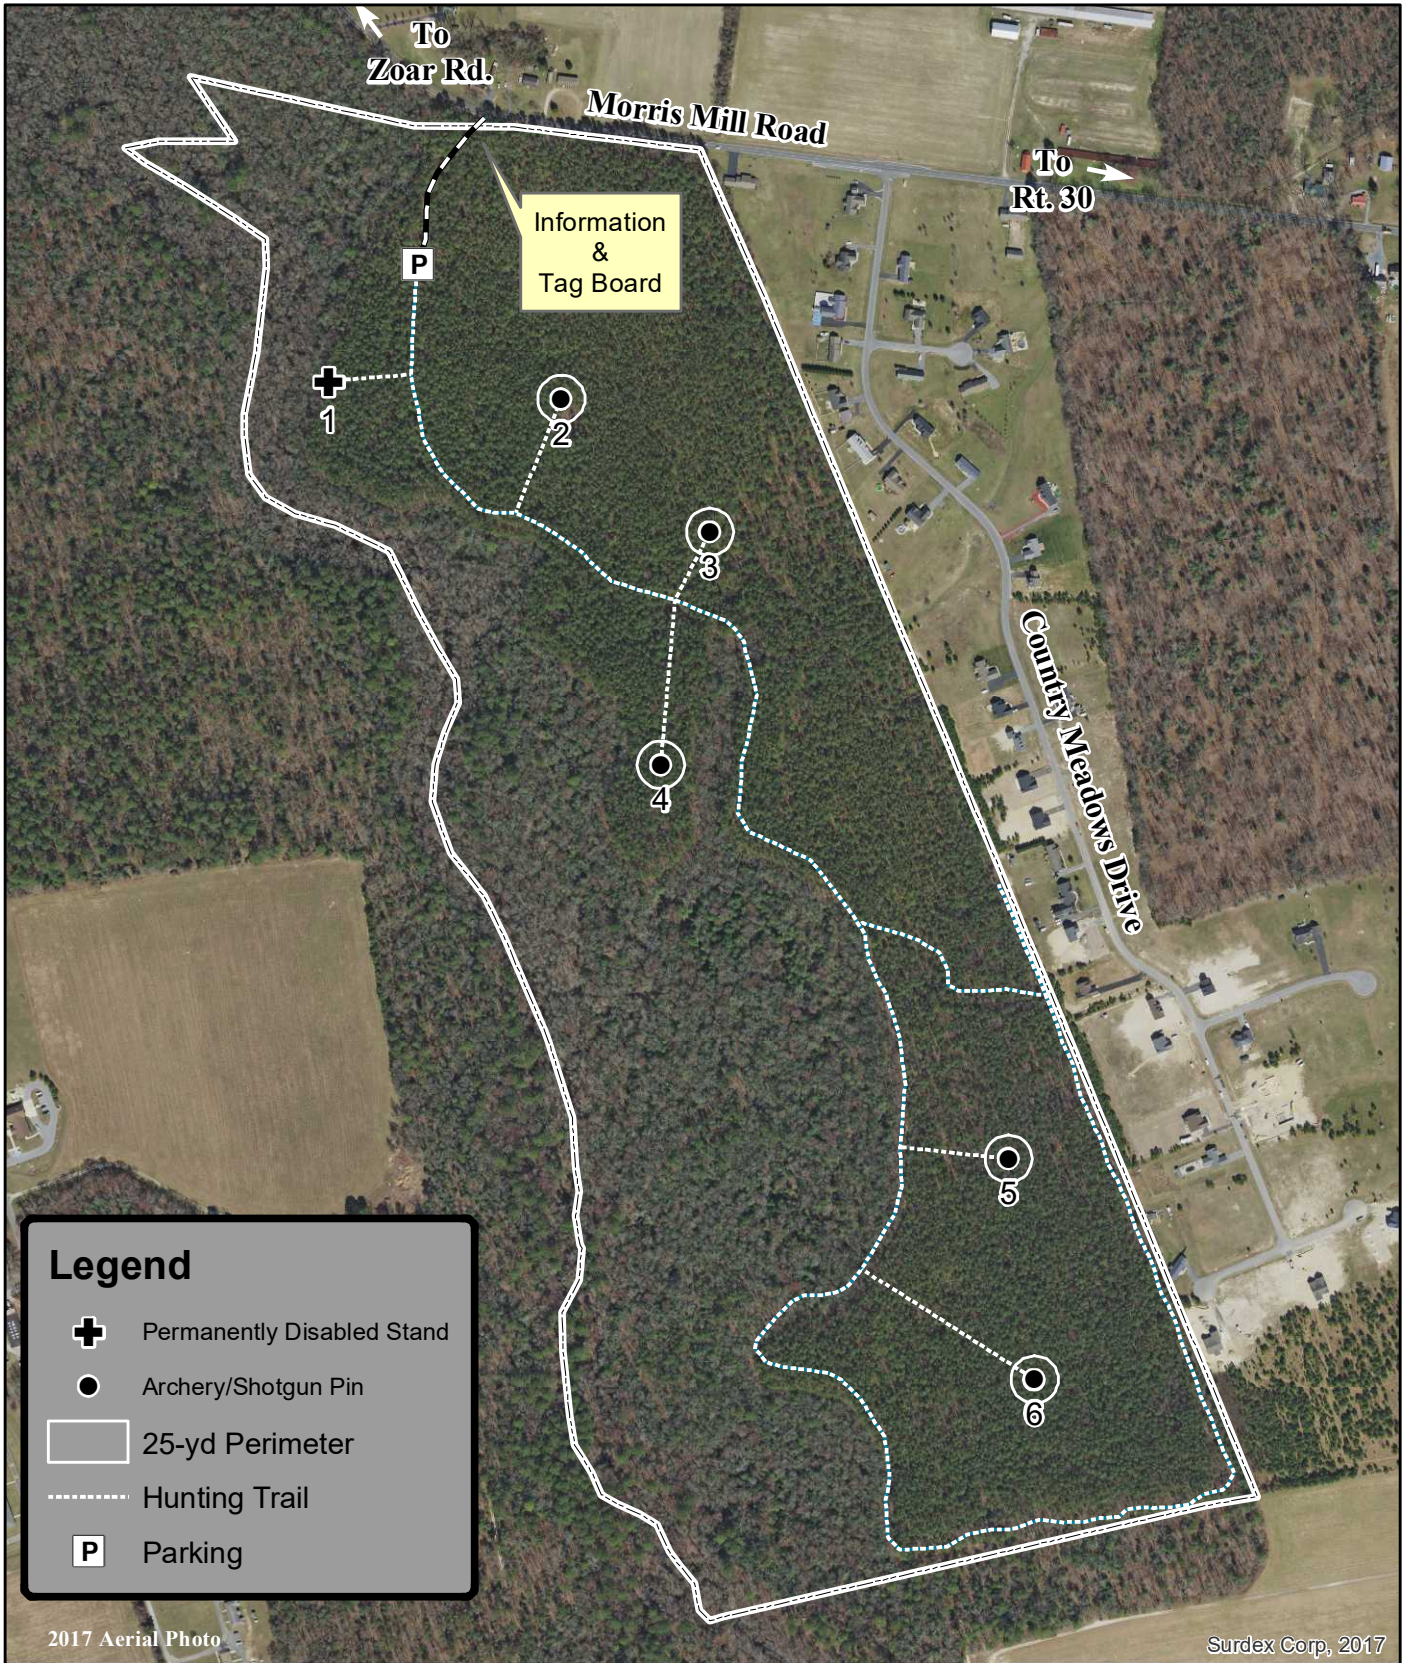

Cape Henlopen State Park Hunting Map - Godwin Tract 2022-23

Legend

-  Permanently Disabled Stand
-  Archery/Shotgun Pin
-  25-yd Perimeter
-  Hunting Trail
-  Parking

2017 Aerial Photo

Surdex Corp, 2017