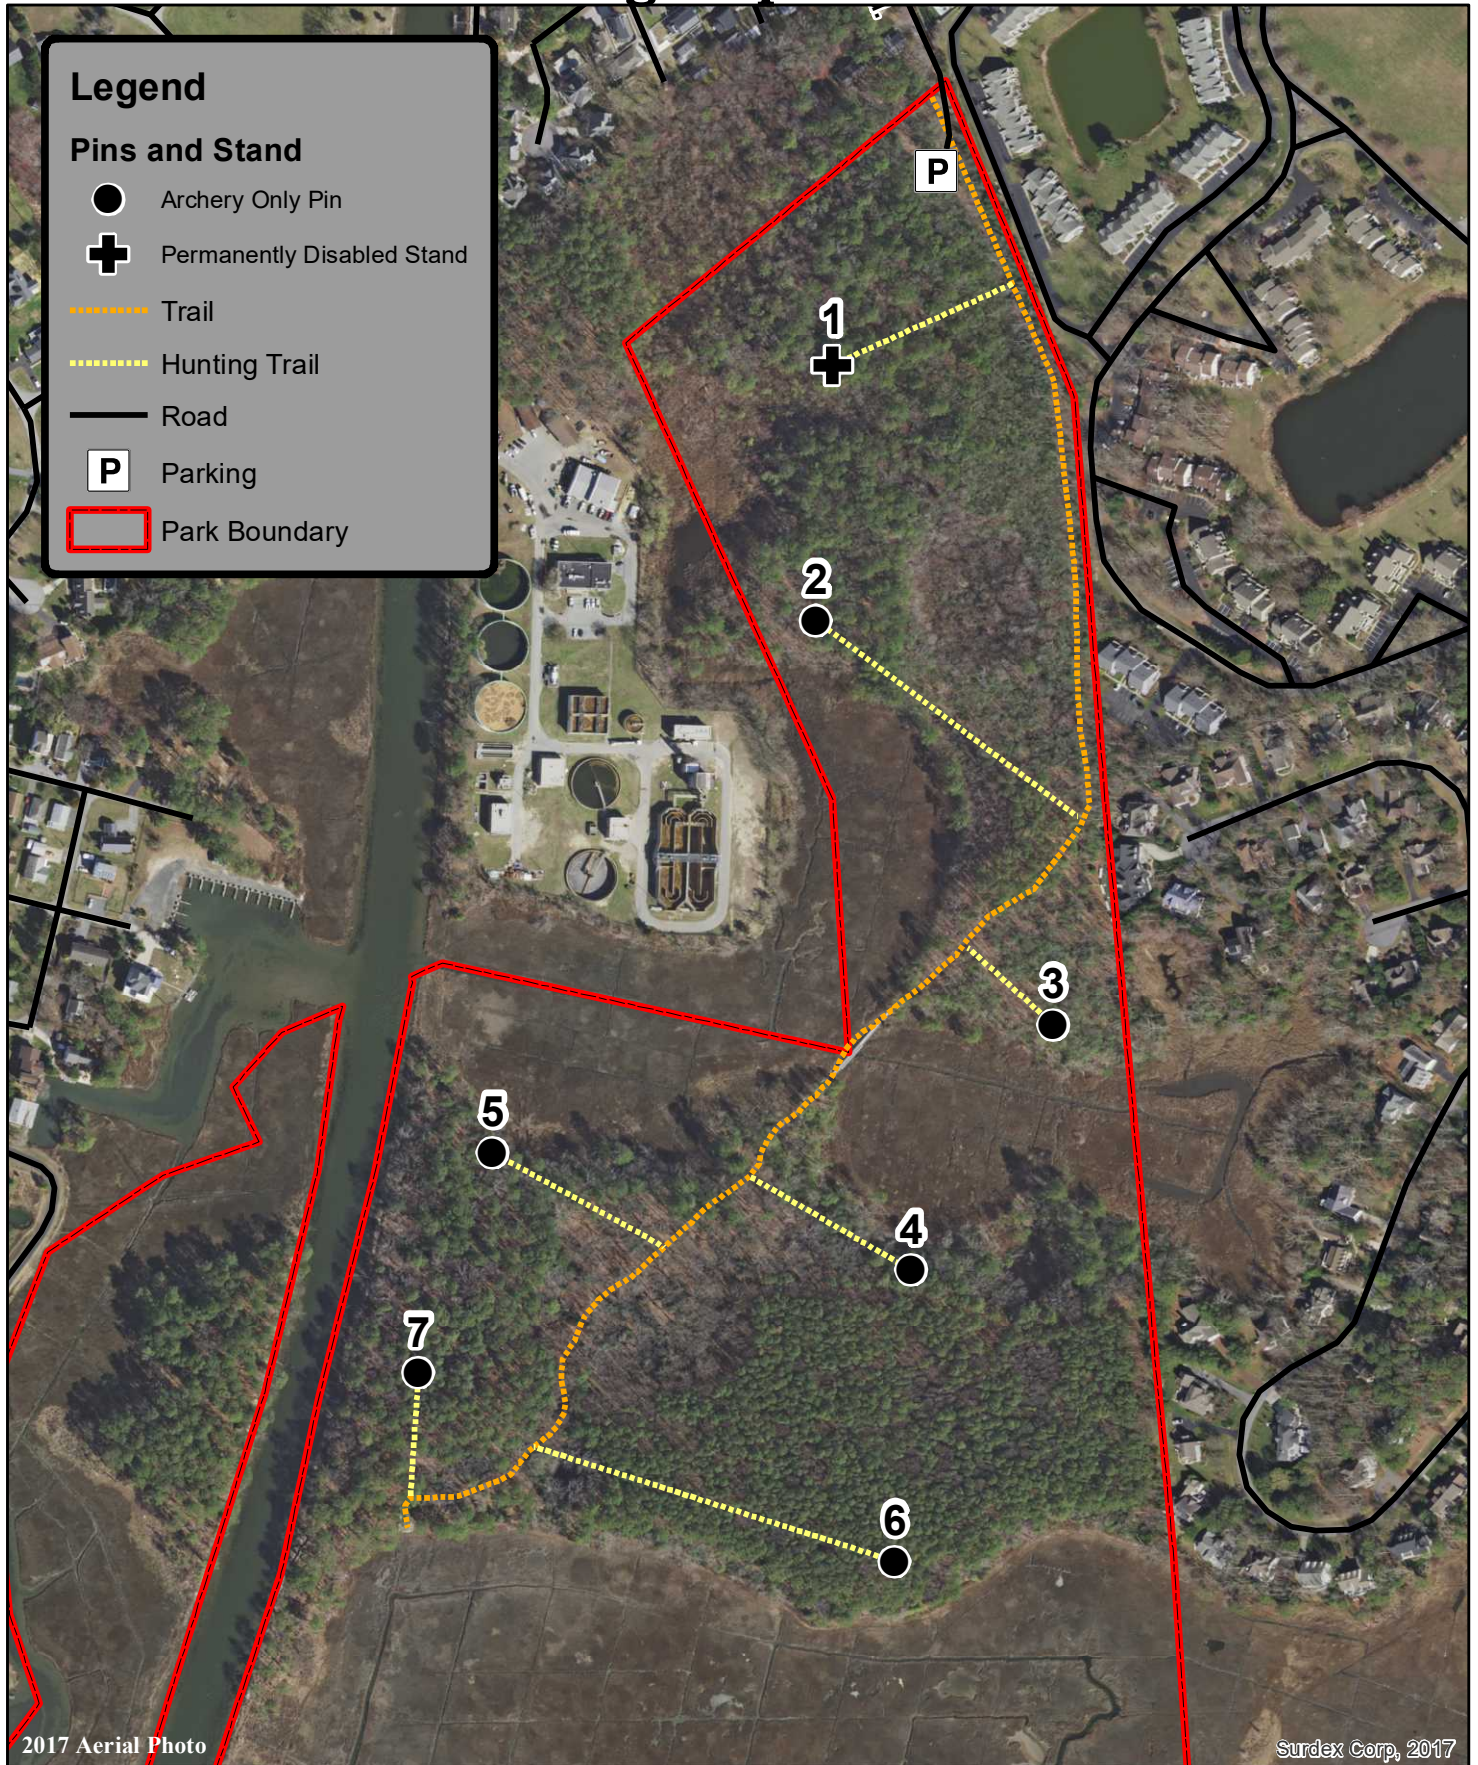

Thompson Island Nature Preserve Hunting Map - 2022-23

Legend

Pins and Stand

-  Archery Only Pin
-  Permanently Disabled Stand
-  Trail
-  Hunting Trail
-  Road
-  Parking
-  Park Boundary

2017 Aerial Photo