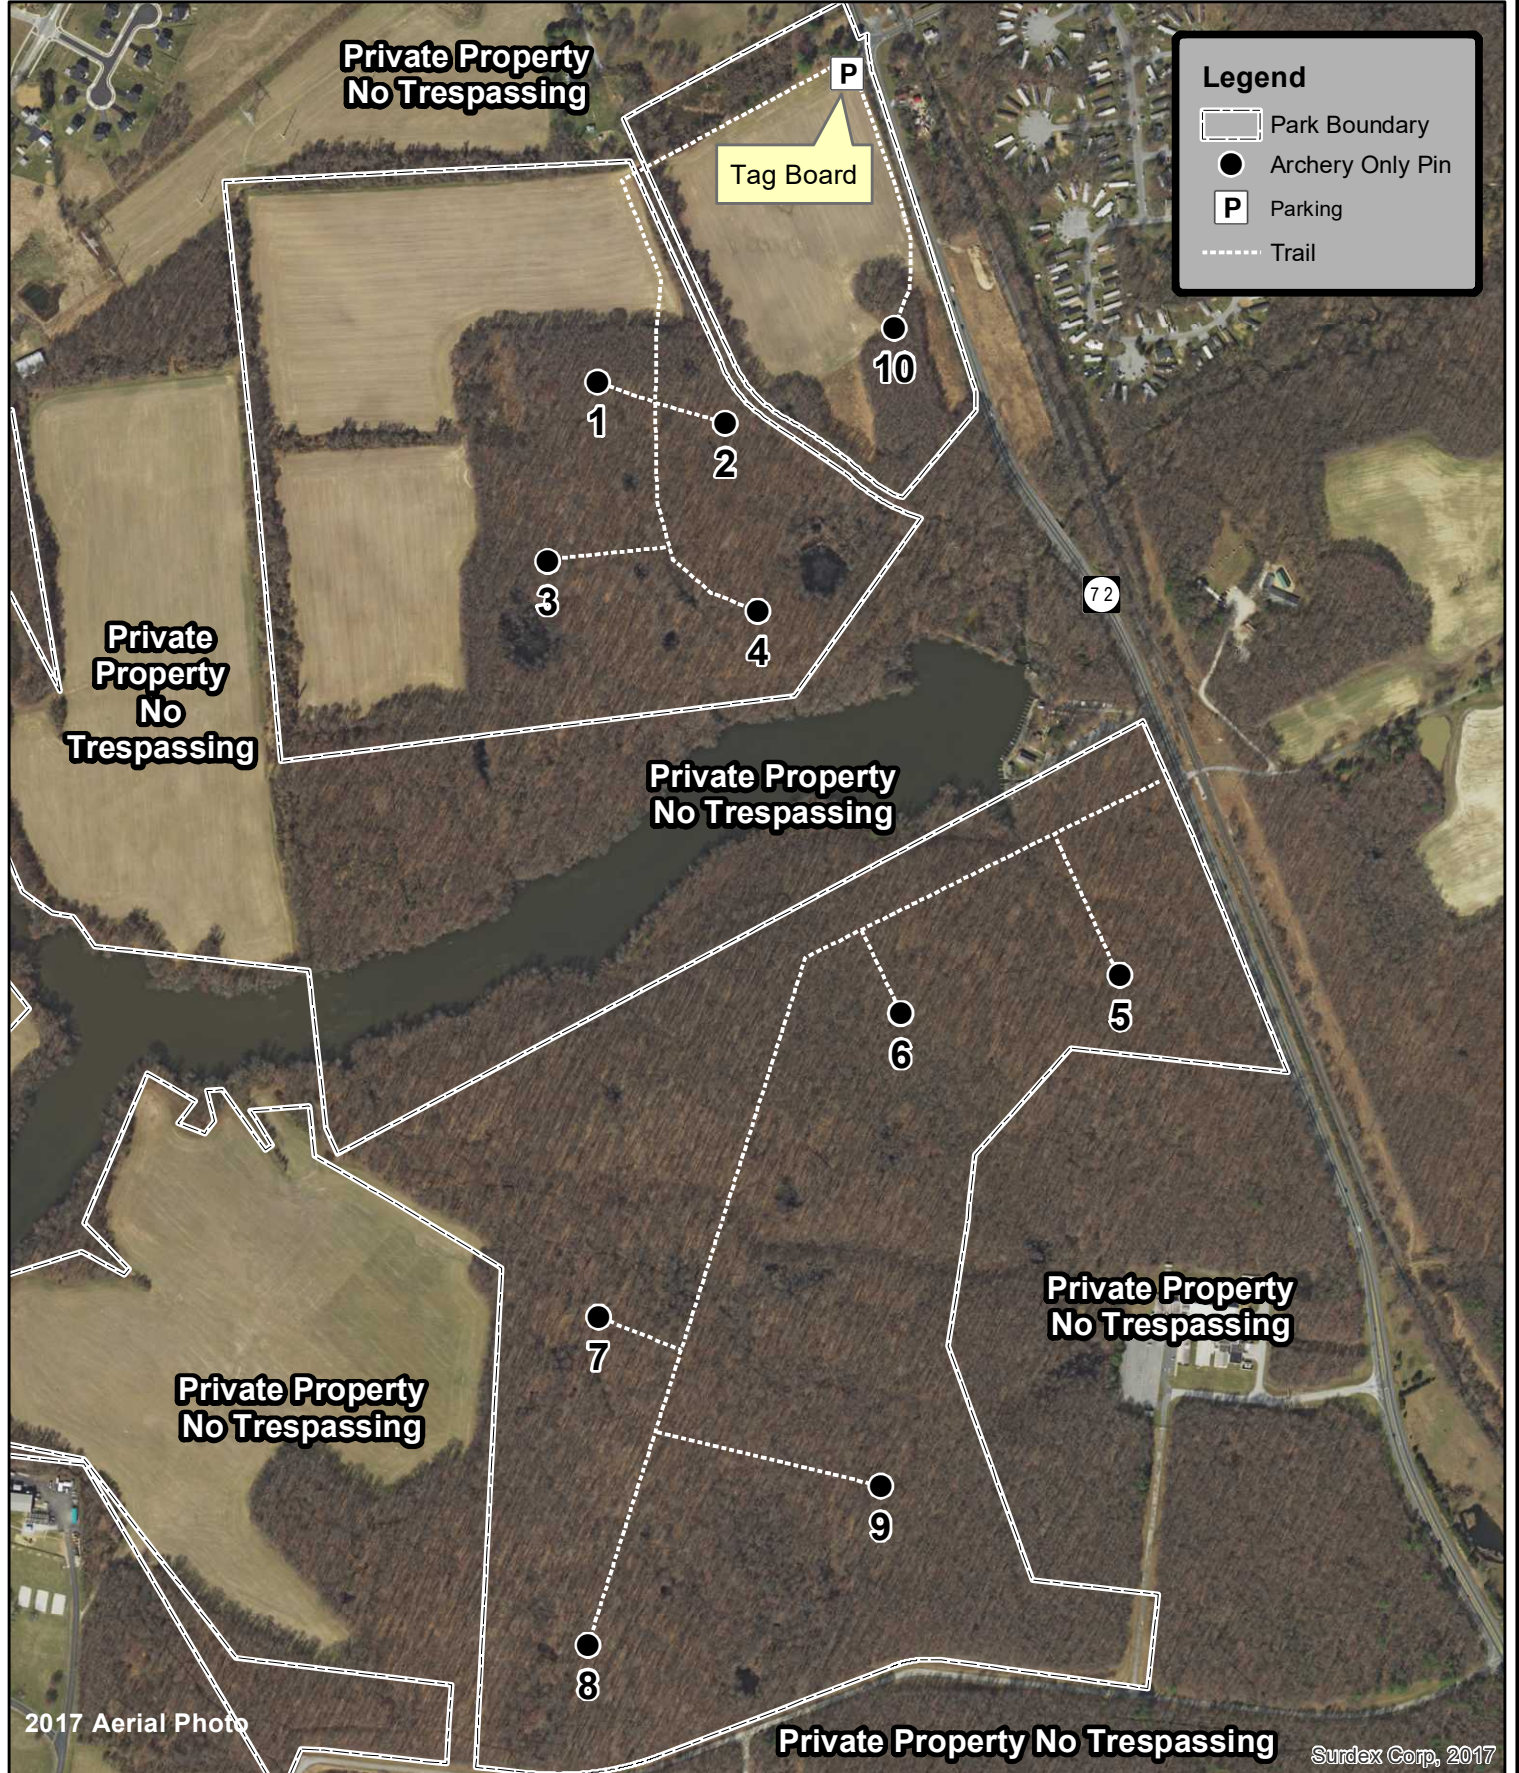

Lums Pond State Park

Sunset Lake Preserve - Hunting Map 2022-23

Legend

-  Park Boundary
-  Archery Only Pin
-  Parking
-  Trail

2017 Aerial Photo

Surdex Corp, 2017