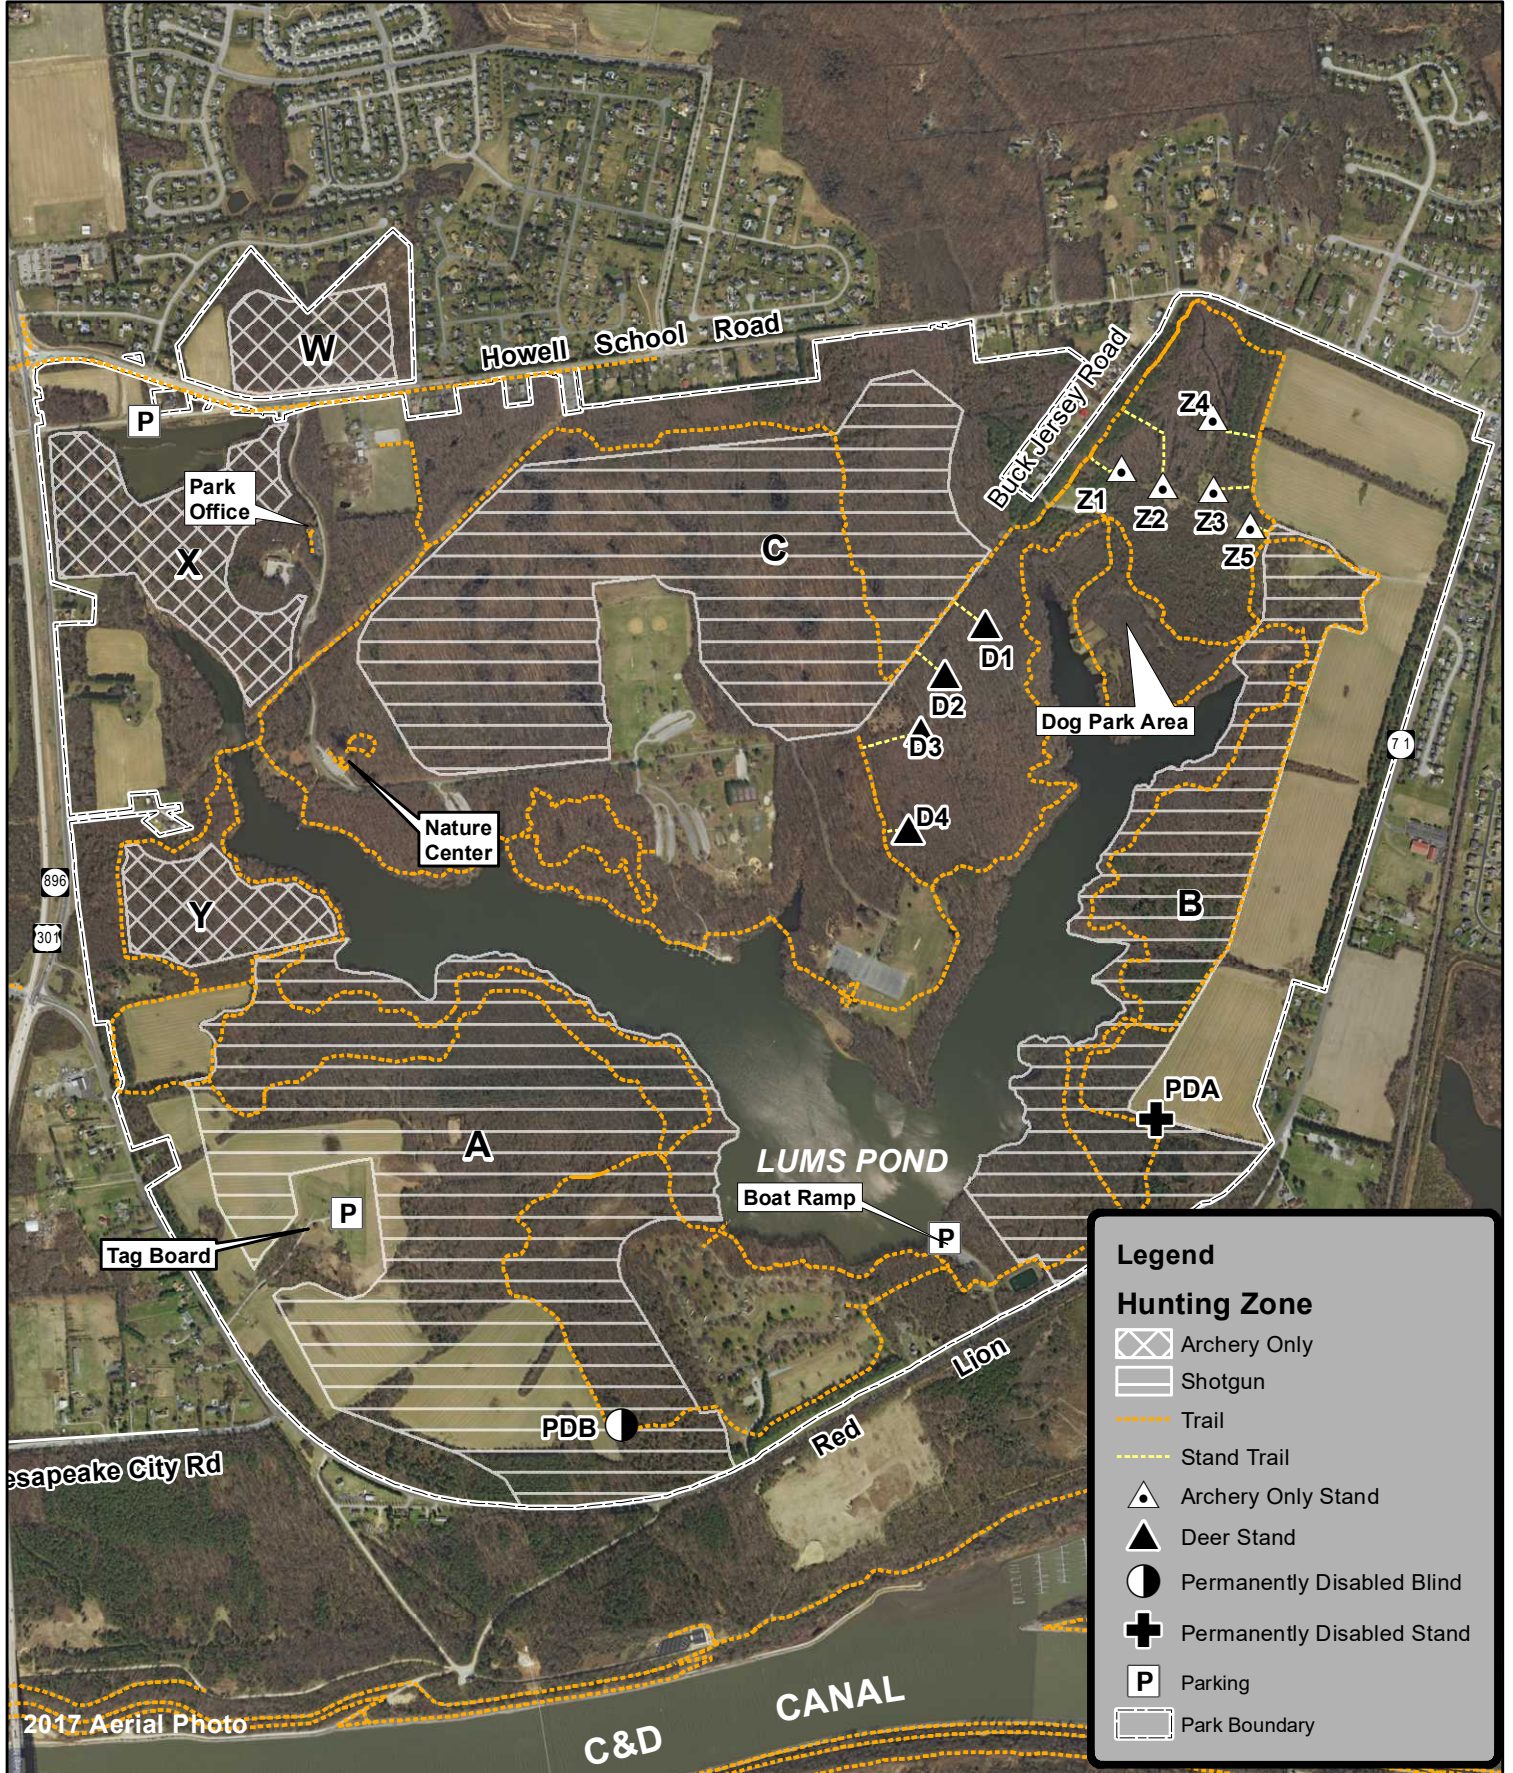

Lums Pond State Park Hunting Map 2022-23

Legend

Hunting Zone

- Archery Only
- Shotgun
- Trail
- Stand Trail
- Archery Only Stand
- Deer Stand
- Permanently Disabled Blind
- Permanently Disabled Stand
- Parking
- Park Boundary

2017 Aerial Photo