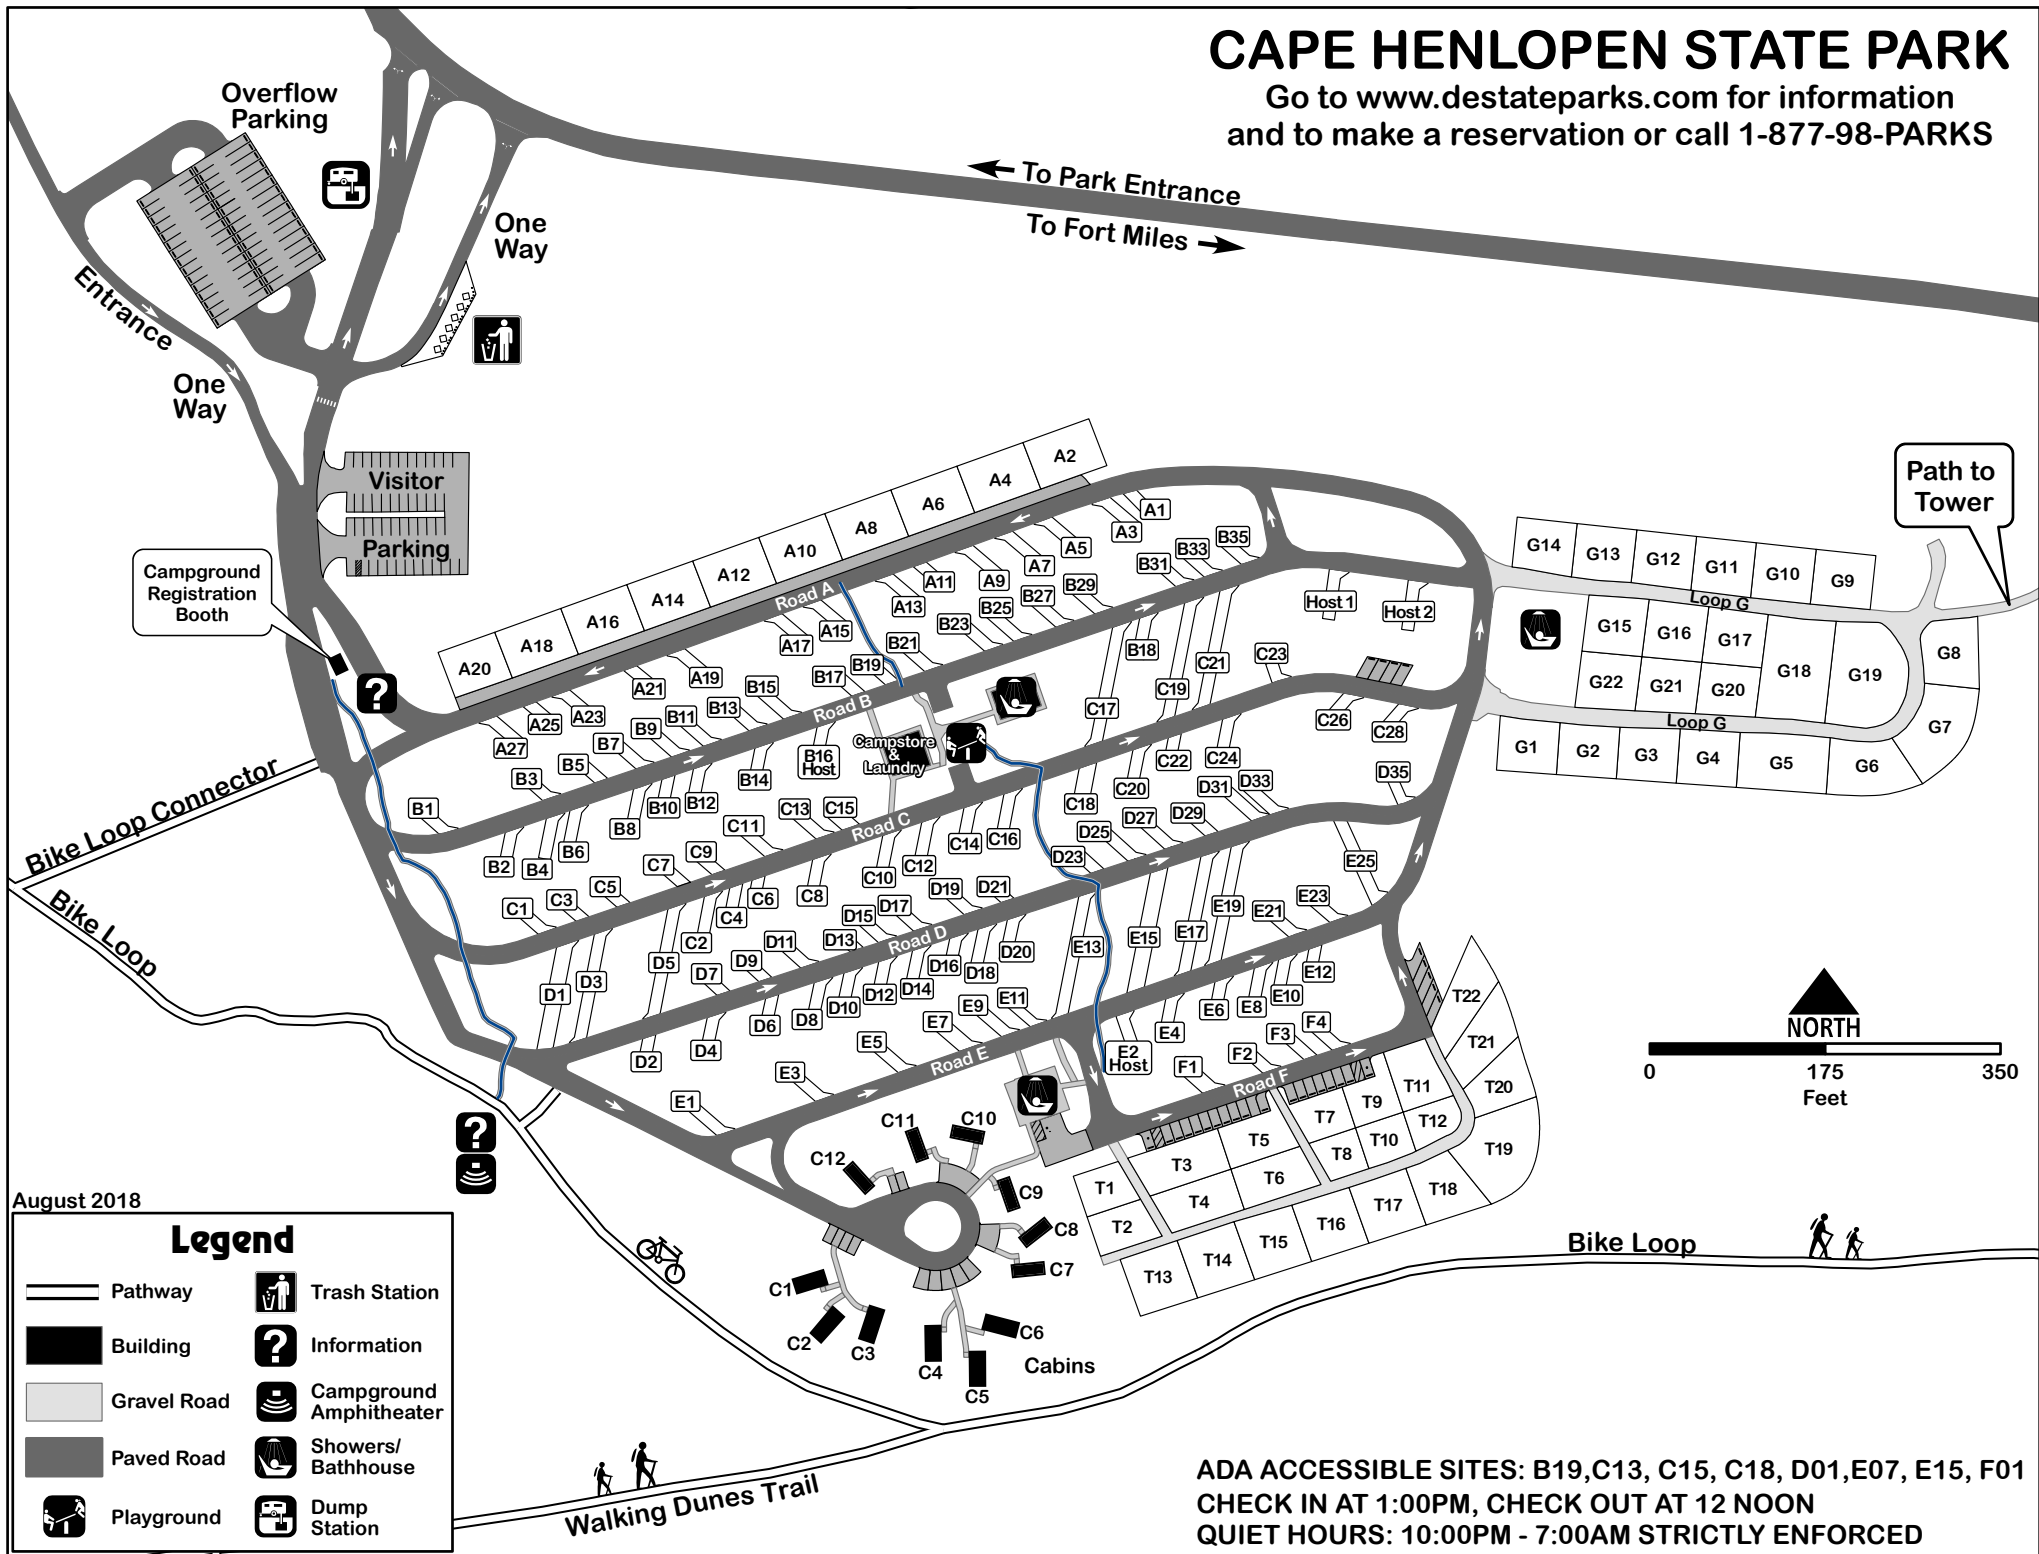

CAPE HENLOPEN STATE PARK

Go to www.destateparks.com for information and to make a reservation or call 1-877-98-PARKS

August 2018

Legend

-  Pathway
-  Building
-  Gravel Road
-  Paved Road
-  Playground
-  Trash Station
-  Information
-  Campground Amphitheater
-  Showers/Bathhouse
-  Dump Station

ADA ACCESSIBLE SITES: B19, C13, C15, C18, D01, E07, E15, F01
 CHECK IN AT 1:00PM, CHECK OUT AT 12 NOON
 QUIET HOURS: 10:00PM - 7:00AM STRICTLY ENFORCED